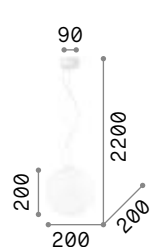

IP20

1,130 Kg / 0,0272 m³
E27 max 1x60W

€ 52

009148 White

3000 K
910 lm

119571 € 6,00