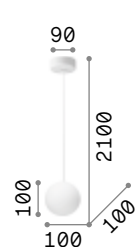

IP20

0,041 Kg / 0,0027 m³
G9 max 1x15W

€ 50

310800 White new

3000 K
510 lm

305486 € 6,00