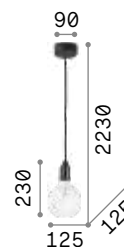

0,320 Kg / 0,0098 m³
E27 max 1x 60W

€ **67**

113302 ■ White
113319 ■ Black

3000 K
1020 lm

101347 € **8,00**

P. 428