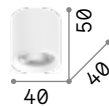

0,600 Kg / 0,0004 m³
LED 4W / 320/370 lm

€ 45

299419 ■ White 3000K
306513 ■ White 4000K
299402 ■ Black 3000K
306520 ■ Black 4000K