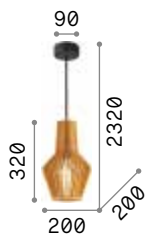

Citrus

Body with painted multilevel wood elements. Power cable coated with black fabric.

IP20

0,660 Kg / 0,0173 m³

E27 max 1x60W

€ 152

159843 Wood

3000 K
910 lm

119571 € 6,00