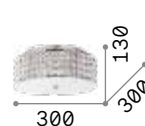

9,600 Kg / 0,1220 m³
G9 max 12 x 40W

6,800 Kg / 0,0905 m³
G9 max 9 x 40W

4,800 Kg / 0,0588 m³
G9 max 6 x 40W

2,500 Kg / 0,0390 m³
G9 max 4 x 40W

€ 640

€ 560

€ 385

€ 270

087870 Chrome

087863 Chrome

000657 Chrome

093093 Chrome

P. 205 P. 454 P. 510

3000 K
510 lm

305486 € 6,00

3000 K
510 lm

305486 € 6,00

3000 K
510 lm

305486 € 6,00

3000 K
510 lm

305486 € 6,00