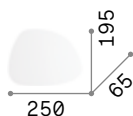

Peggy

Powder coated metal base and frame with white finish. Satin acrylic diffuser. Indirect light emission.

LED LED source 3000 K, 50.000 h life.

IP20

0,710 Kg / 0,0068 m³
LED 16,5W / 1500 Lm

€ 170

257242 White