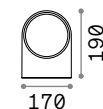

Iko

Powder coated die-cast aluminum body. Tempered and frosted clear glass up-and-down double diffuser. Available finishes: anthracite, white or grey.

018515

092218

018522

IP54

0,600 Kg / 0,0040 m³
E27 max 1x60W

€ 50

018522 White
092218 Grey
018515 Anthracit.

4000 K
600 lm

151960 € 2,00