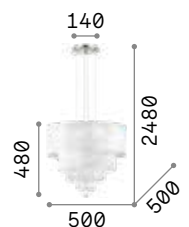

IP20

3,166 Kg / 0,0646 m³
E27 max 4 x 60W

€ 370

182179 White

3000 K
900 lm

123899 € 6,00

3000 K
900 lm

123899 € 6,00

3000 K
900 lm

123899 € 6,00

P. 456

P. 511

P. 565