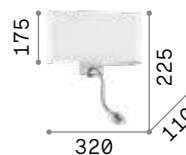

IP20

IP20

1,410 Kg / 0,0166 m³
E27 max 1x60W +
LED 1,5W / 55 lm

1,230 Kg / 0,0166 m³
E27 max 1x60W

€ 115

€ 85

215693 Total White
035949 White
215709 Total Black
035956 Black
103204 Canvas

152851 White

3000 K
900 lm
123899 € 6,00

3000 K
900 lm
123899 € 6,00