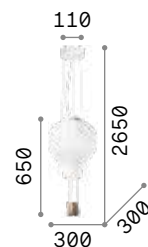

IP20

2,420 Kg / 0,1013 m³
E27 max 1x 42W

€ 155

179858 White

3000 K
900 lm

123899 € 6,00