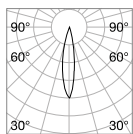

⌀ 30 mm
0,070 Kg/0,0003 m³

LED SMD OSRAM Driver ON/OFF included

Power	Beam	Lumen	CCT	Finish		Code	€
3W	20°	210 lm	3000 K	White	+	244808	32
				Gold	+	244822	32
				Black	+	244846	32
				Gold	+	244853	32

Light beam: SPOT