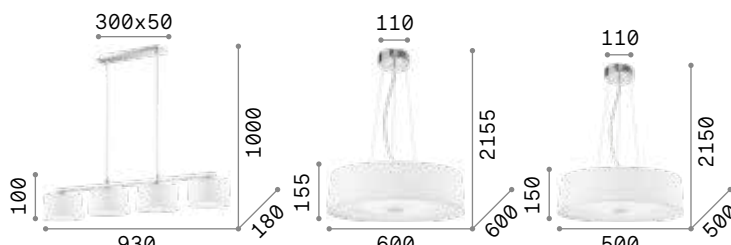

2,850 Kg / 0,0374 m³
G9 max 4x40W

€ 225

075495 White

5,980 Kg / 0,1183 m³
E27 max 6x60W

€ 270

075518 White

3,480 Kg / 0,0817 m³
E27 max 4x60W

€ 195

075501 White

P. 448

P. 501

P. 563

3000 K
510 lm
305486 € 6,00

3000 K
900 lm
123899 € 6,00

3000 K
900 lm
123899 € 6,00