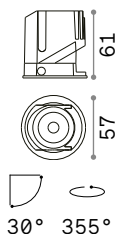

Bento - Source

0,400 Kg/0,0003 m³

LED COB CITIZEN Required - Driver TRIDONIC ON/OFF included

Power	Beam	Lumen	CCT	Finish	Code	€
9W	36°	730 lm	3000 K	Black	279596	45

DIMMABLE DRIVER* Optional

	Power	Output	Measure (LxHxW)	Code	€
1-10V	12 W	250 mA	122x25x40 mm	287843	58
DALI / Push	20 W	250 mA	120x29x51 mm	287850	87