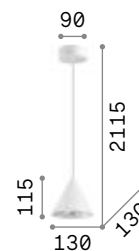

IP20

0,330 Kg / 0,0114 m³
GU10 max 1x28W

€ 53

232690 ■ White
232713 ■ Black

3000 K
540 lm

123943 € 3,50