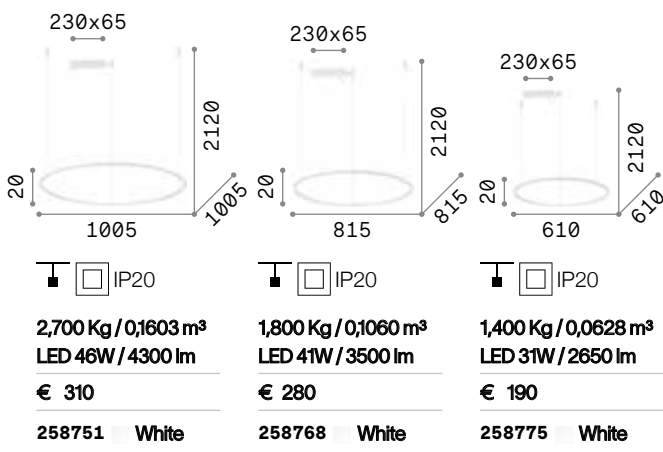

Hulahoop

Powder coated metal ceiling rose and frame in white finish. Opal rubber diffuser. Steel cables with ceiling supports. Clear PVC electrical cable.

LED LED source 3000 K, 17.500 h life.