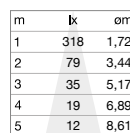

CRI≥80 15W 87° 1750lm 3000K