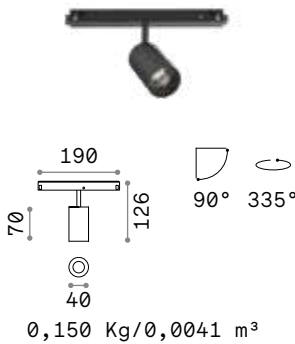

LED COB CITIZEN

Power	Beam	Control	Lumen	CCT	Finish	Code	€			
8 W	30°	On-Off	850 lm	3000 K	White	282985	107			
					Black	257631	107			
					Brass	282046	107			
			1-10V	900 lm	4000 K	Black	317984	107	new	
				850 lm	3000 K	White	303697	130		
				850 lm	3000 K	Black	303680	130		
		DALI	850 lm	3000 K	White	286426	160			
					Black	286419	160			
					900 lm	4000 K	Black	321936	160	new