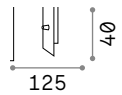

6 cables

303390 € 20,00	303406 € 20,00	307091 € 27,00	307084 € 27,00	307077 € 20,00