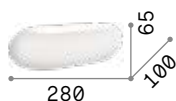

■ □ IP20

0,390 Kg / 0,0050 m³

LED 5,5W / 440 lm

€ 95

117867 White

Moris

Chrome metal frame. Blown glass diffuser available in white color.

LED Bulbs LED G9 4W 3000 K included.
Cod. 209043