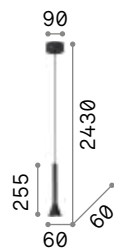

IP20

0,450 Kg / 0,0054 m³
LED 7W / 580 lm

€ 96

285122 ■ Nickel
279770 ■ Black
279794 ■ Brass