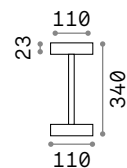

Toffee new

Table lamp with battery. Matt varnished metal base, stem and shade. Acrylic diffuser. Switch on base. Finishes: white, black. Battery charging time 7 hours.

LED LED source 3000 K, 30.000 h life.

ON OFF Lamp with integrated switch.

Hand icon Lamp with touch dimmer.

Battery icon Lamp with rechargeable battery included. 8 hours life.

311715

311715

IP54

0,460 Kg / 0,0050 m³
LED 1,5W / 150 lm

€ 80

311715 White new
328614 Black new