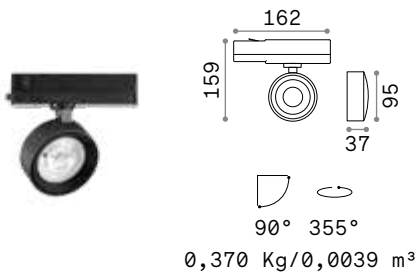

Pov

Source	LED COB	CCT	3000 K
Power	22W	CRI	≥95
Driver included	On/Off	LED life	30.000 h
Drivers available	No	Insulation class	II
Track	Three-phase (standard Eutrac)	IP	20
MacAdam	SDCM 3	Material	Aluminum
		Warranty	5 years

LED COB CREE Driver PHILIPS ON/OFF included

Power	Beam	Lumen	CCT	Finish	Code	€
22 W	36°	2000 lm	3000 K	White	296340	135
				Black	296333	135