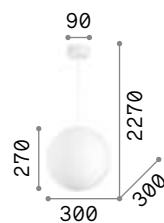

IP20

0,860 Kg / 0,0428 m³
E27 max 1x 25W

€ 110

226026 White

3000 K
950 lm

101330 € 7,50