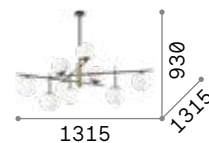

Gourmet

Matt varnished metal ceiling cap and frame. White blown acid-etched glass diffusers. Available finishes: black and satin brass.

■ □ IP20

5,400 Kg / 0,1765 m³
E14 max 9 x 28W

€ 615

289489 ■ Black

💡 3000 K
420 lm