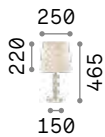

Queen

Gilded metal frame with cut crystal base and decorative elements. PVC foil shade covered with quilted decoration and gold glitters.

Lamp with integrated switch.

2,300 Kg / 0,0886 m³
E27 max 1x60W

€ 210

077758 ■ Gold

119571

€ 6,00

1,360 Kg / 0,0460 m³
E27 max 1x60W

€ 140

077741 ■ Gold

119571

€ 6,00

0,900 Kg / 0,0137 m³
E27 max 1x60W

€ 120

077734 ■ Gold

119571

€ 6,00

P. 566

Le Roy

Chrome metal frame and base with cut crystal decorative elements. PVC foil shade covered with fabric with quilted decoration and silver brilliants.

Lamp with integrated switch.

2,300 Kg / 0,0919 m³
E27 max 1x60W

€ 195

073408 ■ Chrome

119571

€ 6,00

1,360 Kg / 0,0456 m³
E27 max 1x60W

€ 127

073422 ■ Chrome

119571

€ 6,00

0,900 Kg / 0,0234 m³
E27 max 1x60W

€ 110

073439 ■ Chrome

119571

€ 6,00