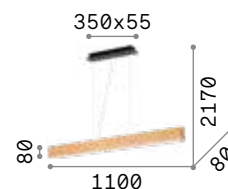

Craft

Matt black varnished metal ceiling cap. Natural wood body. Satin opal color polycarbonate diffuser. Clear PVC cable.

LED LED source 3000 K, 20.000 h life.

 IP20

3,400 Kg / 0,0238 m³
LED 37W / 4600 lm