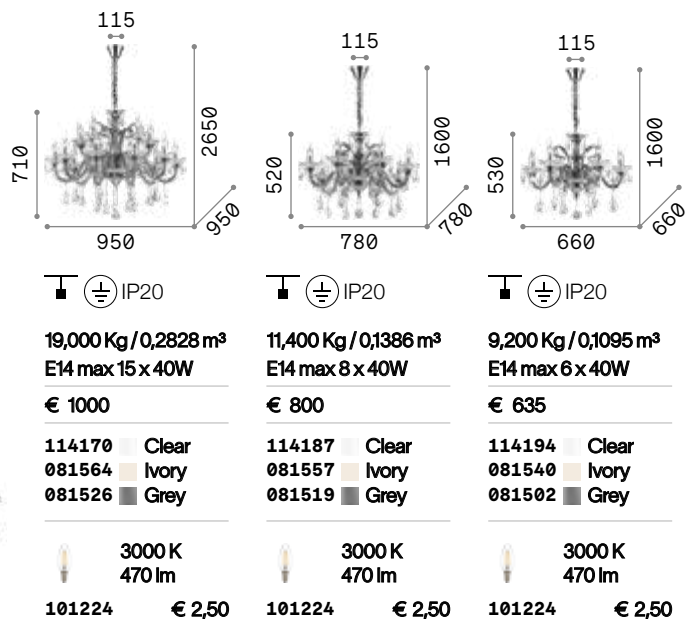

Colossal

Chrome metal frame and details.
Blown clear glass arms with smoky grey or ivory white inner side.
Transparent glass and cut crystal pendants and decorative elements.
Velvet chain cover.