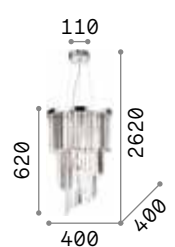

IP20

10,000 Kg / 0,1136 m³
E14 max 8 x 40W

€ 550

117737 Chrome

101224 3000K 470lm € 2,50

P. 367

P. 455