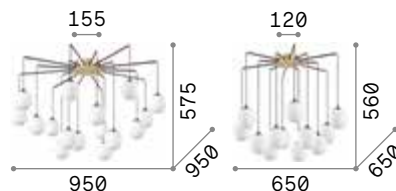

IP20

5,020 Kg / 0,2040 m³
G9 max 16 x 15W

€ 750

236964 ■ Black

3000 K
510 lm

305486 € 6,00

IP20

3,510 Kg / 0,1400 m³
G9 max 12 x 15W

€ 550

236957 ■ Black

3000 K
510 lm

305486 € 6,00