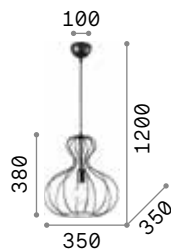

Ampolla

Metal ceiling rose, bulb socket and decorative structure with white or black finishes. Power cable adjustable in length.

200903

167497

IP20

0,950 Kg / 0,0709 m³
E27 max 1x60W

€ 120

194295 White
148502 Black