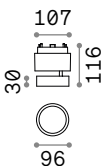

0,330 Kg/0,0031 m³

LED COB CITIZEN CRI ≥ 90

Power	Beam	Lumen	CCT	Finish	Code	€
9W	36°	1100 lm	3000 K	Black	290621	140

Light beam: ACCENT