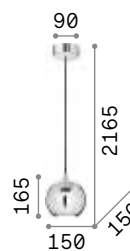

Mr Jack

Metal frame and spherical diffuser with white, chrome or black finish. Electrical cable covered with fabric.

LED Bulbs LED GU10 7W 3000 K included. Cod. **123943**

0,890 Kg / 0,0090 m³
GU10 max 1x28W

€ 80

231273 White
116464 Chrome
231297 Black

3000 K
540 lm

123943 € 3,50