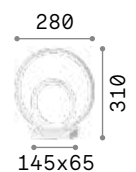

Oz

Plated or powder coated metal base and frame. PVC wires. Opal rubber diffuser. Available finishes: white, black or brushed brass.

LED LED source 3000 K, 30.000 h life.

**ON
OFF** Lamp with integrated switch.

IP20

0,890 Kg / 0,0096 m³
LED 23W / 2300 lm

€ 190

269474 White
269481 Black
269498 Brass