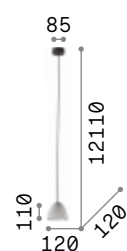

1,490 Kg / 0,0111 m³
GU10 max 1x 15W

€ 138

110462 Concrete

108292 € 3,00