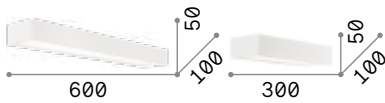

Cube

Heat sink body made of aluminum sheet of 6 mm thickness. Powder coated. Integrated LED.

LED LED source 3000 K, 30.000 h life.

■ IP20

1,390 Kg / 0,0055 m³
LED 14,5W / 1900 lm

€ 195

161792 White

■ IP20