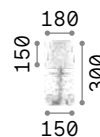

IP20

1,450 Kg / 0,0117 m³
E14 max 1x28W

€ 110

059266 White
197753 Brass

3000 K
420 lm

101217 € 2,50

P. 214

P. 457

P. 566