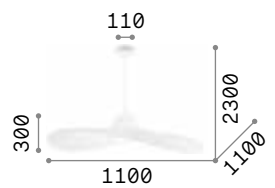

IP20

2,560 Kg / 0,2012 m³
E27 max 1x60W

€ 385

174396 White
219875 Ivory
174402 Black

3000 K
900 lm

101354 € 8,00