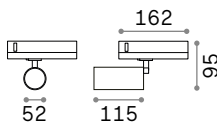

0,560 Kg/0,0024 m³

LED COB CITIZEN Driver ON/OFF included

⊕ IP20 CRI ≥90 50.000 h

Power	Beam	Lumen	CCT	Finish	Code	€
22 W	30°	1850 lm	3000 K	White	316192	125 new
				Black	316208	125 new