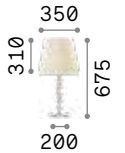

Queen

Gilded metal frame with cut crystal base and decorative elements. PVC foil shade covered with quilted decoration and gold glitters.

Lamp with integrated switch.

2,300 Kg / 0,0886 m³
E27 max 1x60W

€ 210

077758 ■ Gold

119571

€ 6,00