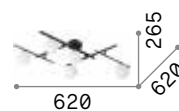

2,400 Kg / 0,0591 m³
G9 max 5 x 4W

1,500 Kg / 0,0397 m³
G9 max 3 x 4W

€ 250

€ 160

328225 ■ White new
328218 ■ Black new
311364 ■ Gold new

328201 ■ White new
311357 ■ Black new
311340 ■ Gold new

3000 K
510 lm

3000 K
510 lm

305486 € 6,00

305486 € 6,00