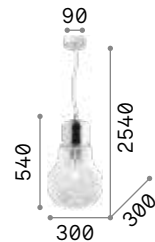

IP20

2,460 Kg / 0,0732 m³
E27 max 1x60W

€ 120

033662 Clear

3000 K
910 lm

119571 € 6,00