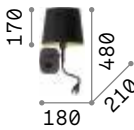

Nordik

Matt black varnished metal frame. One single switch to control independently both lighting sources.

LED LED source 3000 K, 20.000 h life.

IP20

0,630 Kg / 0,0156 m³
E14 max 1x40W +
LED 1,5W / 100 lm

€ 110

158242 Black

3000 K
480 lm

101200 € 2,50

P. 192

P. 500

P. 560