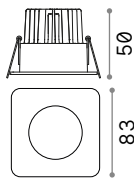

① 68 mm

0,240 Kg/0,0011 m³

LED COB Driver ON/OFF included

Power	Beam	Lumen	CCT	Finish	Code	€
8 W	38°	800 lm	3000 K	White	252049	77
				Black	252056	77

Light beam: ACCENT