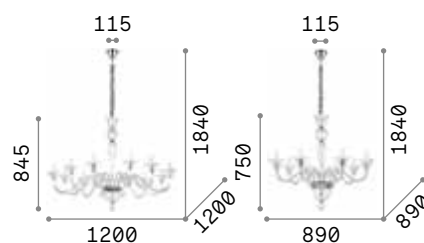

Brigitta

Handcrafted clear or amber blown glass chandelier with metal body and velvet chain cover.

199382

199412

IP20

12,500 Kg / 0,2380 m³
E14 max 12 x 40W

€ 1000

199375 Clear
199405 Amber