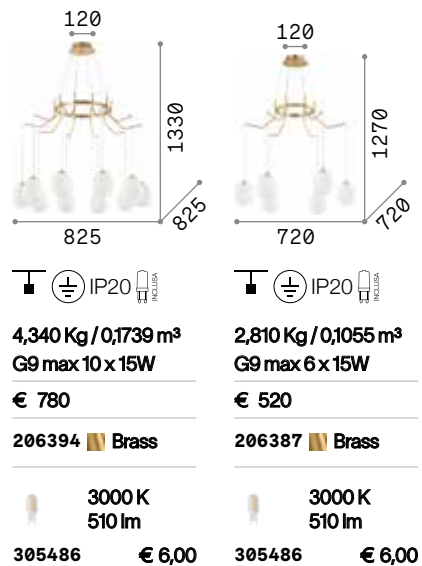

Craft

Matt black varnished metal ceiling cap. Natural wood body. Satin opal color polycarbonate diffuser. Clear PVC cable.

LED LED source 3000 K, 20.000 h life.

 IP20

3,400 Kg / 0,0238 m³
LED 37W / 4600 lm

€ 360

284460  Wood

P. 386

P. 538

Karousel

Metal frame with satin brass finish.
White overlay acid-etched blown glass diffuser.

LED Bulbs LED G9 4W 3000 K included.
Cod. **209043**

Rhapsody