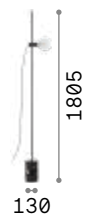

8,500 Kg / 0,0680 m³
E27 max 1x60W

€ 250

295213 ■ Black

3000 K
1020 lm

101347 € 8,00