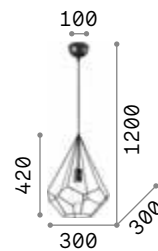

IP20

0,720 Kg / 0,0480 m³
E27 max 1x60W

€ 198

200897 White
148175 Black

2200 K
440 lm

151694 € 6,00