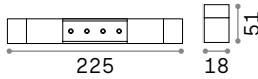

Weight	Volume	Control	Finish	Code	€
0,16 Kg	0,0005 m³	On-Off	White	286006	50
			Black	283111	50
		1-10V / DALI	White	289298	55
			Black	289304	55

MAIN CONNECTOR Required - 1 Kit x power source max 210 W