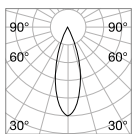

m	lx	Øm
1	4476	0,57
2	1119	1,10
3	497	1,70
4	280	2,30
5	179	2,90