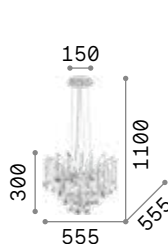

Audi-77

Octagonal and round cut crystal pendants. Pendant lamps with wires adjustable in length with an automatic device.

LED Bulbs LED G9 4W 3000 K included.
Cod. **209043**

6,550 Kg / 0,1347 m³
G9 max 8 x 40W

5,230 Kg / 0,1044 m³
G9 max 6 x 40W

€ 560

€ 500

020556 Chrome

019499 Chrome

3000 K
510 lm

3000 K
510 lm

305486 € 6,00

305486 € 6,00