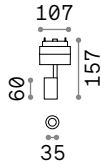

Arca Track

0,200 Kg/0,0015 m³

LED SMD CREE

Power	Beam	Lumen	CCT	Finish	Code	€
5W	34°	450 lm	3000 K	Black	222974	109
		490 lm	4000 K	Black	223056	109

LENS

Required	Beam	Code	€
No	20°	223087	8