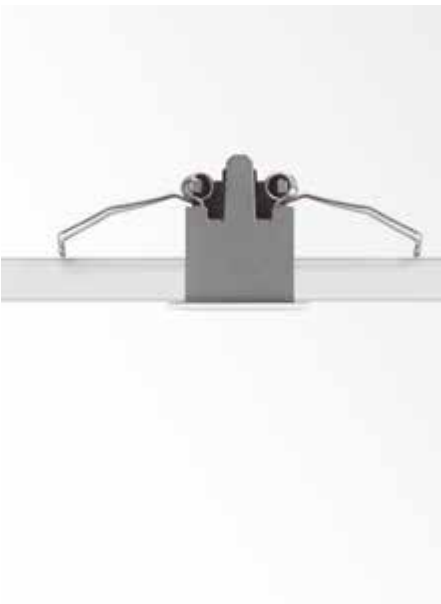

Lika Trimless

75 x 70 mm
0,220 Kg/0,0006 m³

LED COB OSRAM Driver ON/OFF included

Power	Beam	Lumen	CCT	Finish		Code	€
6 W	29°	480 lm	3000 K	Black	■	206202	60
		520 lm	4000 K	Black	■	267890	60

145 x 70 mm
0,390 Kg/0,0013 m³

LED COB OSRAM Driver ON/OFF included

Power	Beam	Lumen	CCT	Finish		Code	€
12 W	29°	1200 lm	3000 K	Black	■	206226	95
		1250 lm	4000 K	Black	■	267906	95

278 x 70 mm
0,720 Kg/0,0023 m³

LED COB OSRAM Driver ON/OFF included

Power	Beam	Lumen	CCT	Finish		Code	€
20 W	29°	1750 lm	3000 K	Black	■	206240	151
		1850 lm	4000 K	Black	■	267913	151

DIMMABLE DRIVER* Optional

Model	Control	Power	Output	Measure (LxHxW)	Code	€
Lika 6 W	DALI	10 W	700 mA	132 x 20 x 30 mm	267982	56
Lika 12 W	DALI	12 W	700 mA	135 x 24 x 72 mm	267999	56
Lika 20 W	DALI/Push	25 W	600 mA	135 x 24 x 72 mm	268002	104

Light beam: ACCENT

m	lx	øm
1	2786	0,58
2	696	1,16
3	309	1,74
4	174	2,32
5	111	2,90

CRI≥90 12W 29° 1200lm 3000K

* The dimmable power supplies must be ordered in concomitance with the product and will be included inside the fittings by replacing the on-off power supply.