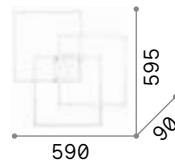

■ ■ □ IP20

1,430 Kg / 0,0530 m³
LED 35W / 4950 lm

€ 320

230702 ■ White
270678 ■ Black