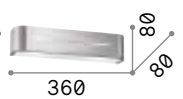

0,950 Kg / 0,0098 m³
E14 max 2 x 40W

€ 75

051963 White
009940 Aluminum

3000 K
480 lm

101200 € 2,50