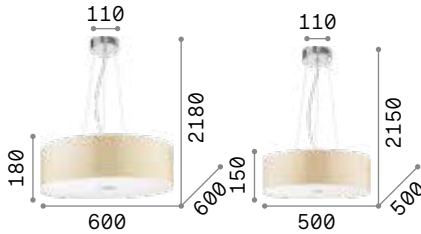

Chrome metal frame. PVC or fabric shade closed at the bottom with acid-etched glass. Pendant lamps provided with steel cables adjustable in length.

6,150 Kg / 0,1352 m³
E27 max 5 x 60W

4,000 Kg / 0,0832 m³
E27 max 4 x 60W