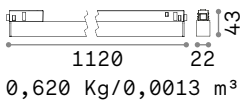

Ego Wide

LED SMD SAMSUNG

Power	Beam	Control	Lumen	CCT	Finish		Code	€	
7 W	110°	On-Off	850 lm	3000 K	White		283029	85	
					Black		257709	85	
		1-10V	880 lm	4000 K	Black		317960	85	new
			850 lm	3000 K	White		303796	130	
					Black		303789	130	
					White		286501	145	
DALI	850 lm	3000 K	Black		286495	145			
	880 lm	4000 K	Black		322025	145	new		

LED SMD SAMSUNG

Power	Beam	Control	Lumen	CCT	Finish		Code	€	
13 W	110°	On-Off	1700 lm	3000 K	White		283036	118	
					Black		257716	118	
		1-10V	1750 lm	4000 K	Black		322056	118	new
			1700 lm	3000 K	White		303819	165	
					Black		303802	165	
					White		286525	170	
DALI	1700 lm	3000 K	Black		286518	170			
	1750 lm	4000 K	Black		322032	170	new		

LED SMD SAMSUNG

Power	Beam	Control	Lumen	CCT	Finish		Code	€	
26 W	110°	On-Off	3400 lm	3000 K	White		283043	170	
					Black		257730	170	
		1-10V	3500 lm	4000 K	Black		322070	170	new
			3400 lm	3000 K	White		303833	200	
					Black		303826	200	
					White		286549	215	
DALI	3400 lm	3000 K	Black		286532	215			
	3500 lm	4000 K	Black		322063	215	new		

Light beam: WIDE

m	lx	Øm
1	619	2,50
2	155	4,90
3	69	7,40
4	39	9,80
5	25	12,00

CRI≥90 26W 110° 3300lm 3000K