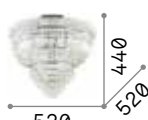

6,310 Kg / 0,1413 m³

E14 max 6 x 28W

€ 950

207186 **Chrome**
201016 **Brass**

3000 K
470 lm

101224 € 2,50