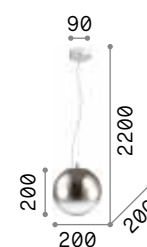

IP20

1,130 Kg / 0,0272 m³
E27 max 1x60W

€ 95

140711 FadeChrome

3000 K
910 lm

119571 € 6,00