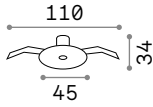

Ceiling roses

Recessed Ceiling roses

1 cable

301594 € 5,00	307107 € 5,00	307138 € 5,00	307121 € 5,00	307114 € 5,00