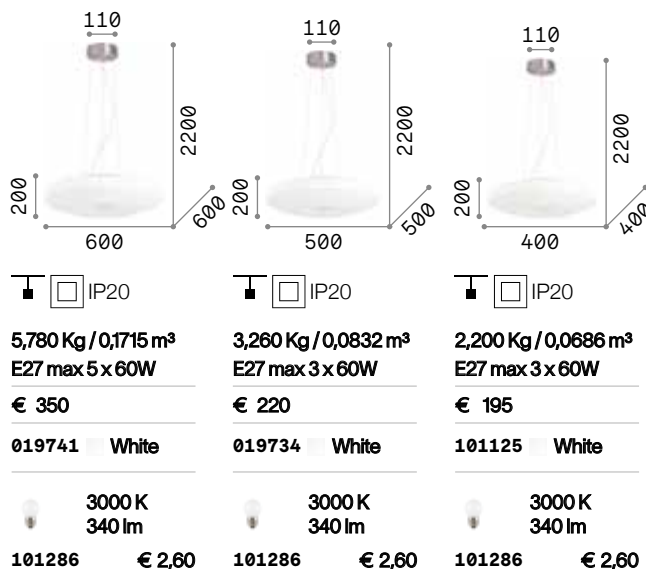

Glory

Satin nickel ceiling rose. White acid-etched blown glass diffuser. Pendant lamps provided with steel cables adjustable in length with automatic blocking mechanisms.