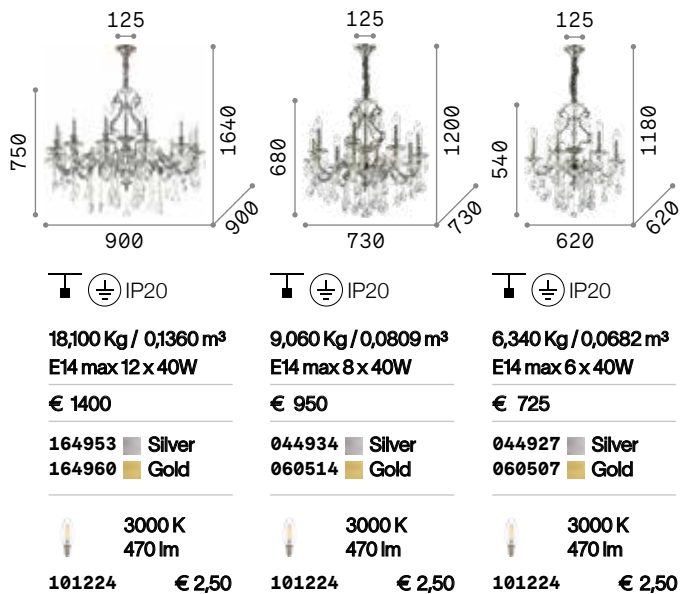

Gioconda

Casted metal body with gold or antique silver finish. Octagonal and round cut crystal pendants. Velvet chain cover.