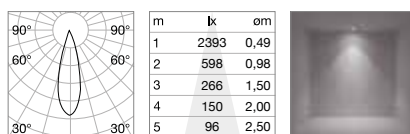

CRI≥90 8W 30° 730lm 3000K