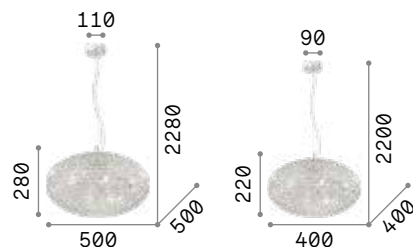

IP20

6,800 Kg / 0,1476 m³
E14 max 8 x 40W

€ 600

066387 Chrome

3000 K
480 lm

101200 € 2,50

IP20

4,600 Kg / 0,0875 m³
E14 max 6 x 40W

€ 440

059181 Chrome

3000 K
480 lm

101200 € 2,50