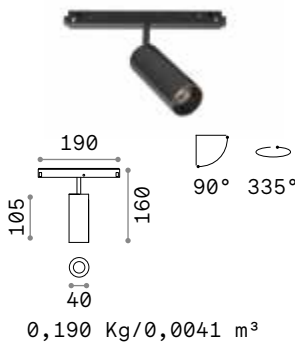

LED COB CITIZEN

Power	Beam	Control	Lumen	CCT	Finish	Code	€			
12 W	30°	On-Off	1200 lm	3000 K	White	282992	115			
					Black	257655	115			
					Brass	282053	115			
			1-10V	1250 lm	4000 K	Black	321967	115	new	
				1200 lm	3000 K	White	303710	135		
				1200 lm	3000 K	Black	303703	135		
		DALI	1200 lm	3000 K	White	286440	165			
					Black	286433	165			
					1250 lm	4000 K	Black	321943	165	new

Model	Required	Code	€
Ego 3 W	No	260853	5
Ego 8 W	No	260860	5
Ego 12 W	No	260860	5

Light beam: ACCENT

FILTER HONEYCOMB