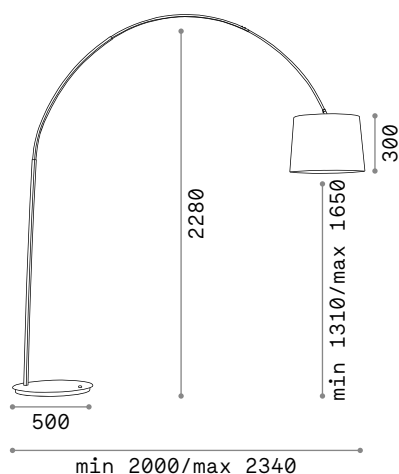

IP20

12,000 Kg / 0,0856 m³
E27 max 1x60W

€ 600

286686 White
286662 Chrome
286679 Black

0,430 Kg / 0,0709 m³

€ 75

046723 White
041742 Chrome
046471 Black

3000 K
1020 lm
101347 € 8,00