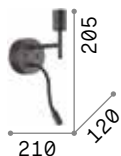

IP20

0,900 Kg / 0,0063 m³
E27 max 1x60W +
LED 3W / 200 lm

€ 115

- 259819 White
- 259833 Nickel
- 259826 Black
- 259857 Brass