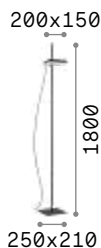

LED LED source 3000 K, 50.000 h life.

ON/OFF Lamp with integrated switch.

IP20

5,150 Kg / 0,0195 m³
LED 17W / 1950 lm

€ 196

321585   White new
305592   Black new

Futura

Articulated aluminum and plastic arm with PVC exposed wire. Adjustable LED diffuser and integrated switcher. Plug with power supply.