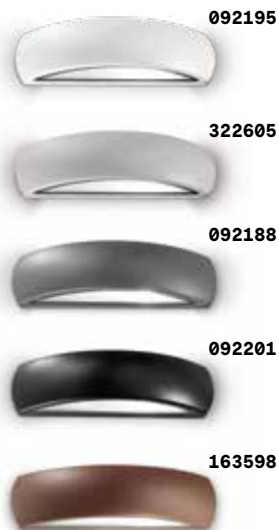

IP54

0,900 Kg / 0,0041 m³
E27 max 1x 60W

€ 70

092195 ■ White
322605 ■ Grey new
092188 ■ Anthracit.
092201 ■ Black
163598 ■ Coffee

4000 K
600 lm

151960 € 2,00