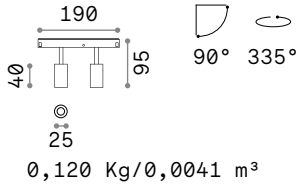

Ego Track Double

LED SMD OSRAM

Power	Beam	Control	Lumen	CCT	Finish	Code	€	
5 W	30°	On-Off	400 lm	3000 K	White	282947	120	
					Black	257624	120	
					Brass	282008	120	
			1-10V	430 lm	4000 K	Black	321714	120 new
				400 lm	3000 K	White	303611	145
				400 lm	3000 K	Black	303604	145
		DALI	400 lm	3000 K	White	286341	170	
			400 lm	3000 K	Black	286334	170	
			430 lm	4000 K	Black	321677	170 new	

LED COB CITIZEN