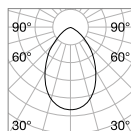

CRI≥80 27W 70° 4000lm 3000K

m	lx	øm
1	1636	1,40
2	409	2,80
3	182	4,20
4	102	5,70
5	65	7,10