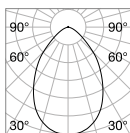

m	lx	øm
1	625	1,43
2	156	2,86
3	69	4,30
4	39	5,73
5	25	7,16