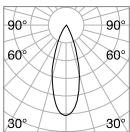

LED COB CITIZEN

Power	Beam	Control	Lumen	CCT	Finish		Code	€
9W	36°	On-Off	1100 lm	3000 K	White		300504	125
					Black		290614	125
					Brass		300511	125
		1-10V	1100 lm	3000 K	White		303741	140
					Black		303727	140
					Brass		303734	140
		DALI	1100 lm	3000 K	White		300535	175
					Black		300528	175
					Brass		300542	175

Light beam: ACCENT

m	lx	øm
1	2242	0,60
2	560	1,20
3	249	1,80
4	140	2,40
5	90	3,00