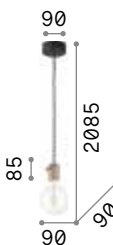

Lamp with integrated switch.

0,220 Kg / 0,0015 m³
E27 max 1x 60W

€ 55

- 163123 Copper
- 163154 Brass
- 163109 Ant. Brass
- 163161 Lead

2200 K
330 lm

223933 € 8,00

Edison

Metal ceiling cup and bulb holder with matt white or black varnish finish. Electrical cable coated with fabric.