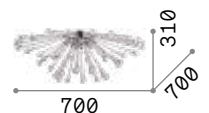

3,500 Kg / 0,0380 m³
G9 max 5 x 40W

€ 500

111117 ■ SmokyGrey

3000 K
510 lm
305486 € 6,00