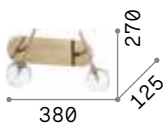

Maracas

Total metal frame with stain brass finish. Adjustable transparent blown glass diffusers.

Bulbs LED G4 2W 3000 K included.
Cod. 222257

■ □ IP20

0,550 Kg / 0,0049 m³
G4 max 2 x 2W

€ 138

200347 ■ Brass

3000 K
200 lm

222257

€ 4,00