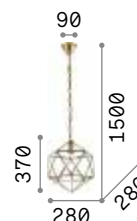

IP20

IP20

6,720 Kg / 0,2288 m³
E27 max 1x60W

2,580 Kg / 0,0589 m³
E27 max 1x60W

€ 440

€ 225

168869 ■ Ant. Brass

168852 ■ Ant. Brass

2200 K
480 lm

2200 K
500 lm

151724 € 8,00

151717 € 8,00