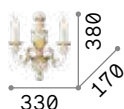

Firenze

Resin body with hand modelled metal arms. Hand decorated with gold-leaf and antiqued effect.