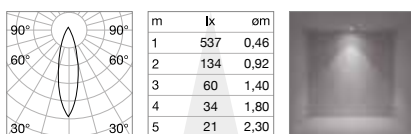

CRI≥90 3W 30° 190lm 3000K