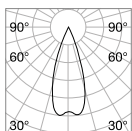

m	lx	Øm
1	3646	0,65
2	911	1,30
3	405	1,90
4	228	2,60
5	146	3,20