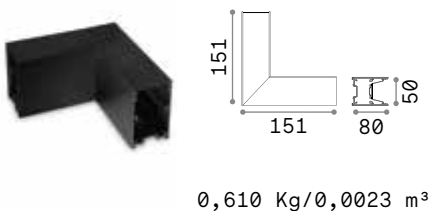

BLINDED CORNER Optional - Compatible with Accent versions

Finish	Code	€
White	191485	65
Black	191492	65

STRUCTURE CONNECTOR Maximum length per power source: 30 meters

Required	Code	€
Yes - 1 Kit x connection	191508	12