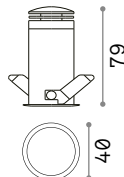

⌀ 35 mm

0,140 Kg/0,0004 m³

LED SMD BRIDGELUX Driver ON/OFF included

Power	Beam	Lumen	CCT	Finish	Code	€
5W	30°	320 lm	3000 K	White	307756	50 new
				Black	327495	50 new