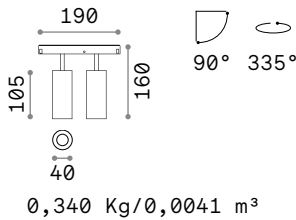

Power	Beam	Control	Lumen	CCT	Finish	Code	€	
24 W	30°	On-Off	2400 lm	3000 K	White	282961	170	
					Black	257662	170	
					Brass	282022	170	
			1-10V	2500 lm	4000 K	Black	321844	170 new
				2400 lm	3000 K	White	303659	195
				2400 lm	3000 K	Black	303642	195
		DALI	2400 lm	3000 K	White	286389	220	
			2400 lm	3000 K	Black	286372	220	
			2500 lm	4000 K	Black	321899	220 new	

Model	Required	Code	€
Ego 5 W	No	260853	5
Ego 16 W	No	260860	5
Ego 24 W	No	260860	5

FILTER HONEYCOMB

Light beam: ACCENT

m	lx	øm
1	508	0,46
2	127	0,92
3	56	1,40
4	32	2,80
5	20	2,30

CRI≥90 5W 30° 3801m 3000K

m	lx	øm
1	2451	0,49
2	613	1,98
3	272	1,50
4	153	2,00
5	98	2,50

CRI≥90 16W 30° 14501m 3000K

m	lx	øm
1	3051	0,51
2	763	1,00
3	339	1,50
4	191	2,10
5	122	2,60

CRI≥90 24W 30° 20001m 3000K