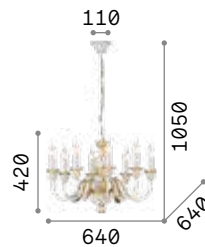

IP20

6,440 Kg / 0,0842 m³
E14 max 8 x 40W

€ 510

012872 White
020839 Gold

3000 K
430 lm

101248 € 2,50