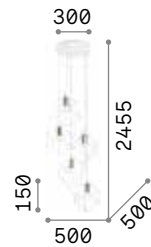

IP20

1,260 Kg / 0,0169 m³
E27 max 1x60W

€ 95

205281 Coffee

2200 K
500 lm

151717 € 8,00

Ice

Matt white or black varnished metal ceiling rose and frame. Metal bulb socket cover with satin brass finish. PVC power cable.