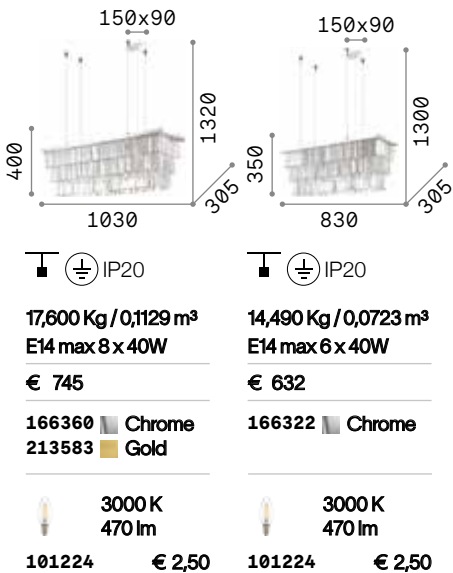

 **3000 K**
510 lm

305486 € 6,00

Elisir

Metal frame. Cut crystals prisms decorative elements amber.

LED Bulbs LED G9 4W 3000 K included.
Cod. **209043**

Martinez

Chromed or golden metal frame.
Decorative elements with fob-chains composed of octagons and transparent cut-crystals bars.