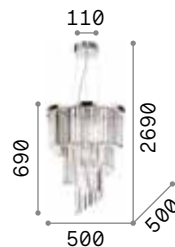

IP20

12,800 Kg / 0,1614 m³
E14 max 12 x 40W

€ 660

166247 Chrome
213521 Gold

101224 3000K 470lm € 2,50