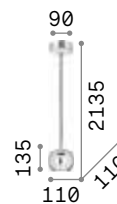

0,520 Kg / 0,0040 m³
GU10 max 1x28W

€ 70

231228 White
116457 Chrome
231259 Black

3000 K
540 lm

123943 € 3,50