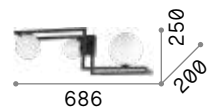

IP20

1,650 Kg / 0,0377 m³
G9 max 3 x 28W

€ 185

284286 ■ Black
284330 ■ Brass

3000 K
510 lm
305486 € 6,00

P. 496

P. 526