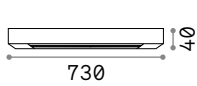

All in linear ceiling roses

4 cables

304038 € 60,00	new 328713 € 60,00	new 328744 € 80,00	new 328737 € 80,00	new 328720 € 60,00