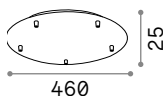

5 cables

285634 € 60,00	285641 € 60,00	285672 € 80,00	285665 € 80,00	285658 € 60,00