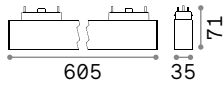

LED SMD OSRAM UGR <13

Power	Beam	Lumen	CCT	Finish		Code	€
29W	35°	3650 lm	3000 K	Black	■	222936	300
		3950 lm	4000 K	Black	■	223018	300

0,700 Kg/0,0087 m³

Light beam: ACCENT