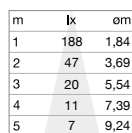

CRI≥80 10W 85° 1150lm 3000K