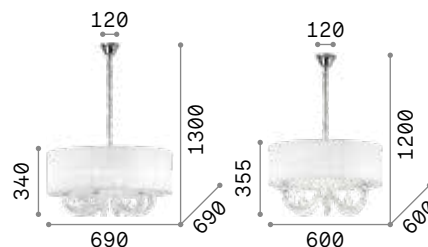

P. 456

P. 511

P. 565

Swan

Chrome metal frame. Hand-shaped blown glass body. Cut crystal decorative elements. Pleated organza shade. Velvet chain cover.

IP20

6,420 Kg / 0,2708 m³
E14 max 6 x 40W

€ 570