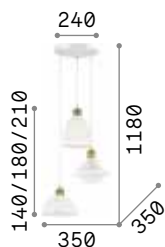

Matt varnished metal ceiling cup. Power cable coated with fabric with antique brass metal bulb socket cover. Ceramic diffuser.

IP20

2,950 Kg / 0,0618 m³

E27 max 3x60W

€ 385

206875 White

3000 K
900 lm

123899 € 6,00