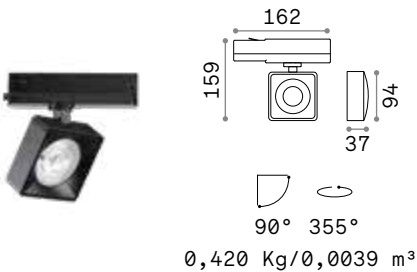

LED COB CREE Driver PHILIPS ON/OFF included

Power	Beam	Lumen	CCT	Finish	Code	€
22 W	36°	2000 lm	3000 K	White	296364	135
				Black	296357	135

[Link - Page 718](#)

Light beam: ACCENT

m	lx	Øm
1	3646	0,65
2	911	1,30
3	405	1,90
4	228	2,60
5	146	3,20

CRI≥95 22W 36° 1750lm 3000K