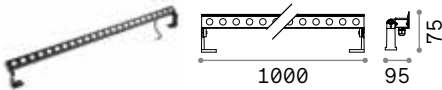

LED SMD OSRAM Driver not included

2,460 Kg/0,0108 m³
Cable length 500 mm

Power	Beam	Lumen	CCT	Finish	Code	€
40 W	28°	4500 lm	3000 K	White	322117	325 new
				Anthracite	261355	325
	4000 K	White	322049	325 new		
		Anthracite	322018	325 new