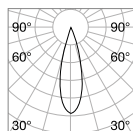

m	lx	øm
1	2451	0,49
2	613	1,98
3	272	1,50
4	153	2,00
5	98	2,50