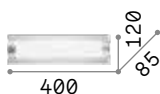

Ali

White acid-etched glass diffuser composed of one frontal and two side elements. Chrome glass holders.

■ □ ⊕ IP20

1,410 Kg / 0,0157 m³

E27 max 2 x 60W

€ 57

026558 White

101286 € 2,60

Tudor

Chrome metal base. Diffuser composed of cut clear glass sheet and half tube of Pyrex glass, sandblasted in the middle.

■ ⊕ IP20

1,900 Kg / 0,0214 m³

E14 max 4 x 40W

€ 100

051864 Clear

101217 € 2,50

■ ⊕ IP20

1,130 Kg / 0,0088 m³

E14 max 2 x 40W

€ 70

051857 Clear

101217 € 2,50

■ ⊕ IP20

0,700 Kg / 0,0077 m³

E14 max 1 x 40W

€ 50

051840 Clear

101217 € 2,50