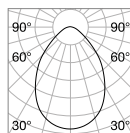

m	lx	øm
1	1056	1,60
2	264	3,20
3	117	4,81
4	66	6,41
5	42	8,01