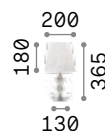

Queen

Gilded metal frame with cut crystal base and decorative elements. PVC foil shade covered with quilted decoration and gold glitters.

Lamp with integrated switch.

2,300 Kg / 0,0886 m³
E27 max 1x60W

€ 210

077758 ■ Gold

119571

€ 6,00

1,360 Kg / 0,0460 m³
E27 max 1x60W

€ 140

077741 ■ Gold

119571

€ 6,00

0,900 Kg / 0,0137 m³
E27 max 1x60W

€ 120

077734 ■ Gold

119571

€ 6,00

P. 566

Le Roy

Chrome metal frame and base with cut crystal decorative elements. PVC foil shade covered with fabric with quilted decoration and silver brilliants.

Lamp with integrated switch.

2,300 Kg / 0,0919 m³
E27 max 1x60W

€ 195

073408 ■ Chrome

119571

€ 6,00

1,360 Kg / 0,0456 m³
E27 max 1x60W

€ 127

073422 ■ Chrome

119571

€ 6,00

0,900 Kg / 0,0234 m³
E27 max 1x60W

€ 110

073439 ■ Chrome

119571

€ 6,00