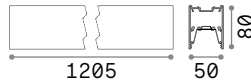

Fluo Bi-Emission*

LED SMD SAMSUNG

Up-light included - Driver TRIDONIC ON/OFF included

2,890 Kg/0,0183 m³
Cable length 2150 mm

Power	Beam	Lumen	CCT	Finish	Code	€
27 W	105°	3250 lm	3000 K	White	192666	425
				Black	192710	425
4050 lm	4000 K	4050 lm	4000 K	White	192741	425
				Black	192758	425

UP-LIGHT INFO

Power	Beam	Lumen	CCT
13 W	105°	1750 lm	3000 K
		2050 lm	4000 K

KIT DIMMABLE DRIVER*

	Code	€
1-10V	270692	230
DALI/Push	270876	260