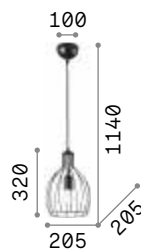

IP20

0,590 Kg / 0,0480 m³
E27 max 1x60W

€ 110

200880 White
148151 Black

2200 K
370 lm

151687 € 4,60