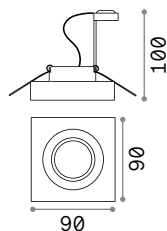

Ⓢ 60 mm
0,340 Kg/0,0012 m³
Purchase Qty. 3 pieces

GU10 Not included - Recommended bulb 108292

Power	Finish	Code	€
max 50W	Clear	114019	24