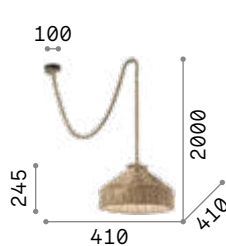

IP20

0,460 Kg / 0,0622 m³
E27 max 1x60W

€ 180

159256 White
159812 Wood

3000 K
1020 lm

101347 € 8,00

Canapa

Metal varnished frame. Electrical cables and diffusers covered with natural hemp rope.