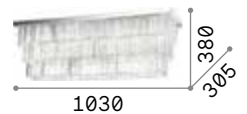

207186

201016

Martinez

Chromed or golden metal frame.
Decorative elements with fob-chains composed of octagons and transparent cut-crystals bars.

166285

213569

IP20

17,500 Kg / 0,0807 m³
E14 max 8 x 40W