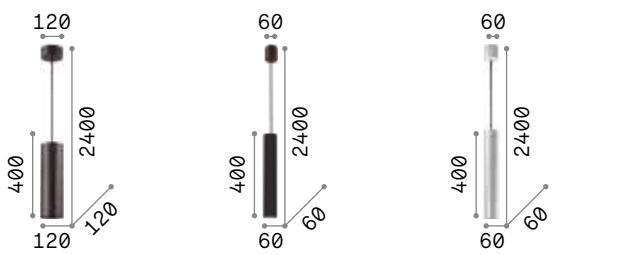

104935 104942 104928 141800 313894 141817 259239 141794 141855 170589

2,950 Kg / 0,0092 m³ GU10 max 1x 50W € 132	0,990 Kg / 0,0029 m³ GU10 max 1x 28W € 72	0,990 Kg / 0,0029 m³ GU10 max 1x 28W € 95

158723 ■ Black	104935 ■ White 104942 ■ Chrome 104928 ■ Black	194806 ■ Clear 141800 ■ Silver 313894 ■ Nickel 141817 ■ Gold 259239 ■ Brass 141794 ■ Ant. Brass 141855 ■ Copper 170589 ■ Coffee

new

3000 K 800 lm 189031 € 15,00	3000 K 540 lm 123943 € 3,50	3000 K 540 lm 123943 € 3,50