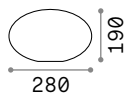

Clio new

Modular fitting with turned die-cast aluminum frame, finished with anthracite, white, grey, black and coffee powder coating. Plastic diffuser with matt white finish.

0,680 Kg / 0,0039 m³
E27 max 1x 42W

€ 71

146775 ■ White
146782 ■ Grey
145228 ■ Anthracit.
146799 ■ Black
326788 ■ Coffee new

0,540 Kg / 0,0171 m³

€ 35

145068 ■ White

0,520 Kg / 0,0144 m³

€ 35

116716 ■ White

0,610 Kg / 0,0231 m³

€ 35

145020 ■ White