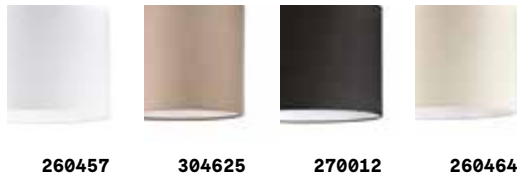

307435 White
288482 Black

3000 K
900 lm

123899 € 6,00

P. 196 P. 446 P. 504 P. 558

Set Up

Powder coated frames.
Lampshades in fireproof PVC covered with fabric. Lampshade colors: beige, dove grey, white or black.