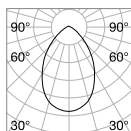

CRI≥80 14W 70° 2000lm 3000K

m	lx	øm
1	854	1,40
2	213	2,80
3	95	4,20
4	53	5,70
5	34	7,10