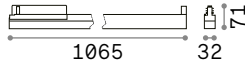

1,120 Kg/0,0112 m³

LED SMD SAMSUNG Driver ON/OFF included - UGR <22

Power	Beam	Lumen	CCT	Finish	Code	€
27 W	70°	4000 lm	3000 K	White	283647	290
				Black	283630	290
		4300 lm	4000 K	White	276281	290
				Black	283258	290