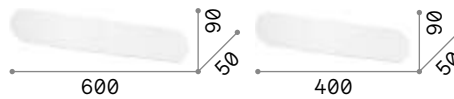

■ IP20

0,930 Kg / 0,0051 m³
LED 30W / 3850 lm

€ 160

273945 White
285306 Black
285313 Brass

■ IP20

0,640 Kg / 0,0032 m³
LED 20W / 2250 lm

€ 140

273914 White
285283 Black
285290 Brass