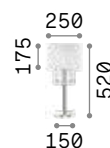

€ 6,00

Opera

Chrome frame. PVC foil shade covered with metallic filaments. Cut crystal pendants.

Lamp with integrated switch.

IP20

1,750 Kg / 0,0392 m³
E27 max 1x60W

€ 145

068305 White