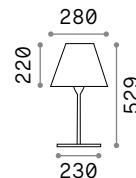

2,940 Kg / 0,0247 m³
E27 max 1x42W

€ 110

298597 ■ Anthracit. new

4000 K
1000 lm

151991 € 2,00