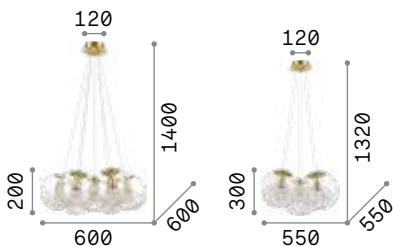

Mapa Sat

Metal frame with nickel or brass finish. Clear blown glass diffuser with internal aluminum threads decoration.