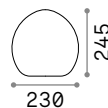

Clio new

Modular fitting with turned die-cast aluminum frame, finished with anthracite, white, grey, black and coffee powder coating. Plastic diffuser with matt white finish.

0,680 Kg / 0,0039 m³
E27 max 1x 42W

€ 71

146775 ■ White
146782 ■ Grey
145228 ■ Anthracit.
146799 ■ Black
326788 ■ Coffee new

0,540 Kg / 0,0171 m³

€ 35

145068 ■ White

0,520 Kg / 0,0144 m³

€ 35

116716 ■ White

0,610 Kg / 0,0231 m³

€ 35

145020 ■ White