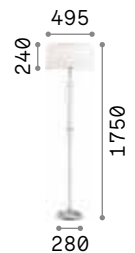

P. 195

P. 448

P. 501

Forcola

Chrome metal frame and details.
Hand crafted blown clear glass
reflecting body. PVC foil diffuser
covered with fabric.

Lamp with integrated switch.

IP20

8,480 Kg / 0,2518 m³
E27 max 1x60W