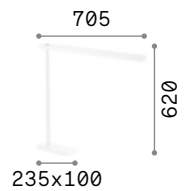

LED LED source 3000 K, 15.000 h life.

ON
OFF Lamp with integrated switch.

IP20

2,220 Kg / 0,0084 m³
LED 6,3W / 400 lm

€ 185

147642 ■ White
147659 ■ Black

Pivot

Matt varnished aluminium frame. Base coated with plastic with dimmer. Adjustable diffuser with satin opal color PC screen. PVC cable with driver and plug.