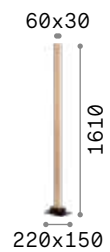

⏏ **□** IP20 **⊖ ⊕**

3,500 Kg / 0,0586 m³
LED 26W / 2250 lm

€ 395

284484 **■ Wood**