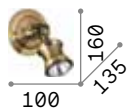

■ □ ⊕ IP20

0,230 Kg / 0,0025 m³
GU10 max 1x28W

€ 75

159997 ■ Ant. Brass

3000 K
540 lm

123943 € 3,50