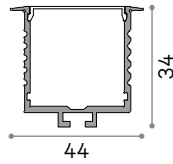

Vision Trim

PROFILE Mounting kit included

Length	Weight	Volume	Finish		Code	€
2000 mm	1,26 Kg	0,0050 m³	White		270487	70
	1,26 Kg	0,0050 m³	Black		270470	70
3000 mm	1,89 Kg	0,0075 m³	White		270500	105
	1,89 Kg	0,0075 m³	Black		270494	105

STRUCTURE CONNECTOR

Required	Code	€
Yes - 1 Kit x connection	271125	5

STRIP LED AND DRIVER Recommended Strip LED max 40 W/m