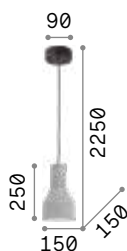

Oil

Metal frame with matt black finish. Concrete diffuser. Model 110462 supplied with 12 meters length electrical cable coated with fabric; 6 mounting hooks and Italian plug which can replace the ceiling cup.

1,780 Kg / 0,0130 m³
E27 max 1x 15W

€ 116

110417 Concrete

101279 € 2,60