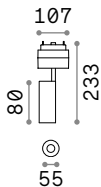

0,460 Kg/0,0030 m³

LED COB CITIZEN

Power	Beam	Lumen	CCT	Finish	Code	€
14W	36°	1550 lm	3000 K	Black	222967	140
		1650 lm	4000 K	Black	223049	140

LENS

Required	Beam	Code	€
No	18°	223094	8