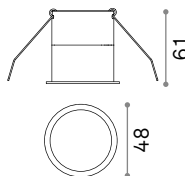

⌀ 45 mm

0,170 Kg/0,0005 m³

LED COB CITIZEN Driver ON/OFF included

Power	Beam	Lumen	CCT	Finish	Code	€
8W	30°	720 lm	3000 K	White	258478	57
				Black	258461	57

Light beam: ACCENT