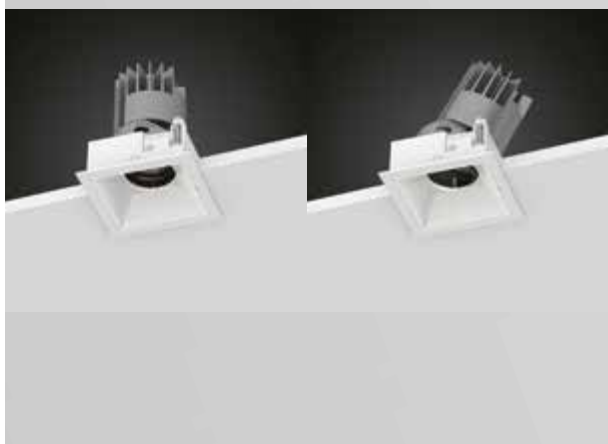

LENS 20°

FILTER HONEYCOMB

Required	Model	Finish	Code	€
No	13 W	Clear	323688	4 new
	21 W	Clear	323985	6 new
No	13 W	Black	323671	4 new
	21 W	Black	323961	6 new