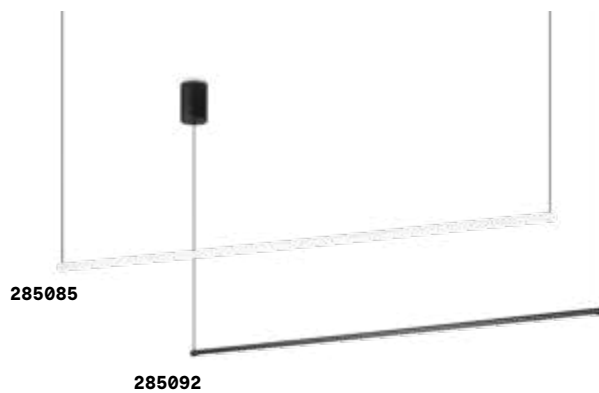

LED LED source 3000 K, 30.000 h life.

IP20

0,900 Kg / 0,0165 m³
LED 20W / 2650 lm

€ 275

285085 White
285092 Black

P. 402

Yoko

Matt varnished ceiling rose, frame and support for the metal cable. Opal polycarbonate diffuser. Clear PVC electrical cable. Colors: white or black.