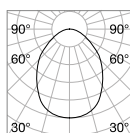

CRI≥80 15W 87° 1750lm 3000K