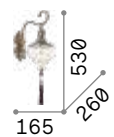

€ 230

075211 Canvas

3000 K
480 lm

101200 € 2,50

Harem

Antique brass metal frame with decorations in relief and embedded crystals. Lightly amber blown glass diffusers. Tassel pendants.

■ □ IP20

0,900 Kg / 0,0273 m³
E27 max 1x 42W