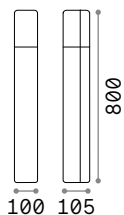

1,070 Kg / 0,0220 m³
E27 max 1x23W

€ 83

198644 White
198637 Grey
198620 Black

4000 K
1000 lm

151991 € 2,00

Pulsar

Cast aluminum body with powder coating available in different colors: anthracite, coffee or grey. White polycarbonate diffuser.