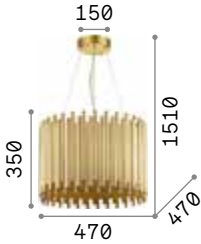

Pan

Metal frame. Diffusers made of decorative elements with metal tube shape of different length. Steel cables adjustable in length.

13,920 Kg / 0,1355 m³
E27 max 5 x 60W

€ 830

208817 ■ Gold

3000 K
910 lm

119571 € 6,00 [P. 442](#)