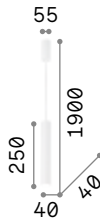

IP20

0,680 Kg / 0,0048 m³
LED 11W / 1200 lm

€ 150

211459 White
211466 Black