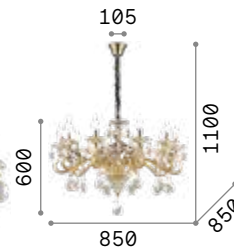

IP20

14,400 Kg / 0,1687 m³
E14 max 10 x 28W

€ 1000

141060 Clear
087771 Gold

3000 K
430 lm

101248 € 2,50