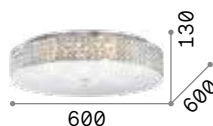

9,600 Kg / 0,1220 m³
G9 max 12 x 40W

6,800 Kg / 0,0905 m³
G9 max 9 x 40W

4,800 Kg / 0,0588 m³
G9 max 6 x 40W

2,500 Kg / 0,0390 m³
G9 max 4 x 40W

€ 640

€ 560

€ 385

€ 270

087870 Chrome

087863 Chrome

000657 Chrome

093093 Chrome

P. 205 P. 454 P. 510

3000 K
510 lm

305486 € 6,00

3000 K
510 lm

305486 € 6,00

3000 K
510 lm

305486 € 6,00

3000 K
510 lm

305486 € 6,00