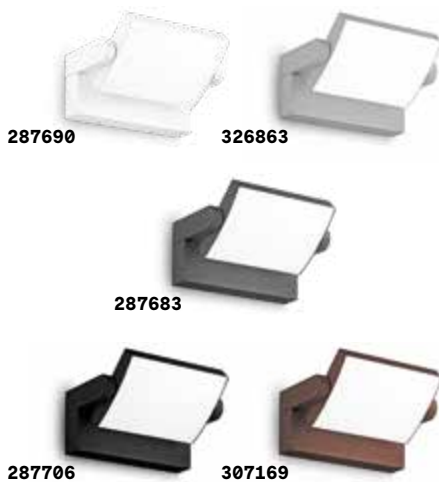

IP54

1,200 Kg / 0,0055 m³
LED 20,5W / 2000 lm

€ 115

287690 White
326863 Grey
287683 Anthracit.
287706 Black
307169 Coffee

IP54

1,300 Kg / 0,0055 m³
LED 21W / 2000 lm

€ 130

287720 White
326870 Grey ^{new}
287713 Anthracit.
287737 Black
307176 Coffee ^{new}