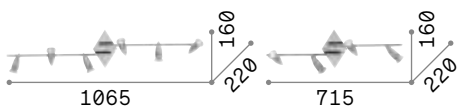

Alfa

Metal structure with satin white or satin nickel. Reflecting body is adjustable by rotation of the stem and inclination of the turning point.

LED Bulbs LED GU10 7W 3000 K included.
Cod. **123943**

1,140 Kg / 0,0196 m³
GU10 max 6 x 50W