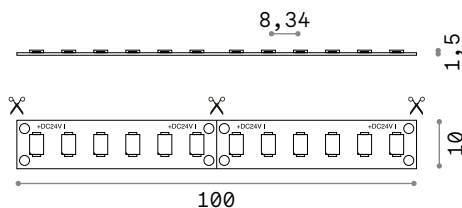

RECOMMENDED STRIP LED AND DRIVER

STRIP LED SMD 2835 120 LED/m CRI≥90

Power	IP	Lumen	CCT	Length	Code	€
15 W/m	IP20	1400 lm/m	2700 K	5000 mm	272498	50
		1450 lm/m	3000 K	5000 mm	272481	50
		1600 lm/m	4000 K	5000 mm	272474	50
	IP65	1400 lm/m	3000 K	5000 mm	272504	65
		1480 lm/m	4000 K	5000 mm	287959	65

DRIVER ON/OFF

Light beam: INDIRECT

Power	Output	Class	Measure(LxHxW)	Driver box	Code	€
30 W	24 Vdc	□	140 x 28 x 45 mm	255 x 55 x 75 mm	124070	17,50
60 W	24 Vdc	□	186 x 33 x 50 mm	255 x 55 x 75 mm	124087	30
150 W	24 Vdc	⊕	268 x 31 x 45 mm	330 x 60 x 80 mm	124117	50