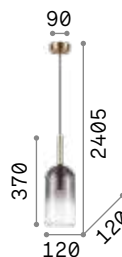

0,600 Kg / 0,0168 m³
G9 max 1x28W

€ 100

309804 Fade Chr.new

305486 **3000 K**
510 lm € 6,00