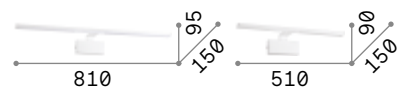

Alma

Metal body with satin brass or chrome finish or white powder coated. Unmovable plastic diffuser in opal color.

LED LED source 3000 K, 30.000 h life.

■ □ IP20

0,660 Kg / 0,0264 m³
LED 18W / 2250 lm

€ 165