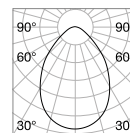

m	lx	øm
1	1644	1,60
2	411	3,20
3	183	4,81
4	103	6,41
5	66	8,01