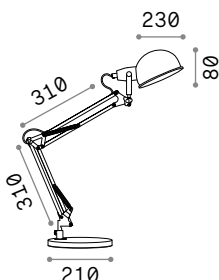

Johnny ^{new}

Matt varnished or plated metal frame and diffuser. Jointed arm with tightening knobs. Adjustable diffuser white inside. Black PVC cable with switch. Finishes: black, satin nickel, antique brass.

Lamp with integrated switch.

IP20

2,400 Kg / 0,0109 m³
E14 max 1x25W

€ 110

313351 ■ Nickel ^{new}
313344 ■ Black ^{new}
313368 ■ Ant. Brass ^{new}

3000 K
480 lm

101200 € 2,50