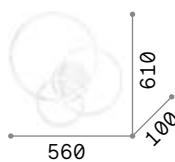

■ □ IP20
1,240 Kg / 0,0455 m³
LED 32W / 3150 lm
€ 195

265971 ■ White
 265988 ■ Black

Frame

Matt white or black varnished metal base and frame. Opal colour plastic diffusers. Direct light emission.

LED LED source 3000 K, 30.000 h life.