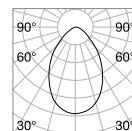

CRI≥80 40W 70° 6050lm 3000K

m	lx	øm
1	2419	1,40
2	605	2,80
3	269	4,20
4	151	5,70
5	97	7,10