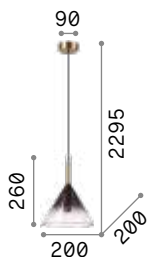

Empire new

Gold plated metal frame and ceiling cap with magnetic closure without screws. Black PVC cable. Clear glass diffuser with gray shade.

LED Bulbs LED G9 4W 3000 K included.
Cod. **209043**

0,600 Kg / 0,0194 m³
G9 max 1x28W

€ 100

309798 Fade Chr.new

305486 **3000 K**
510 lm € 6,00