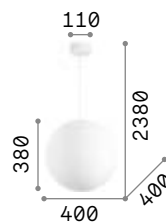

IP20

1,460 Kg / 0,0911 m³
E27 max 1x 25W

€ 225

226033 White

3000 K
950 lm

101330 € 7,50