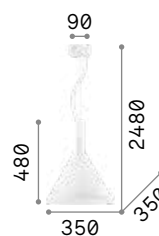

IP20

3,200 Kg / 0,1259 m³
E27 max 1x60W

€ 305

074313 White