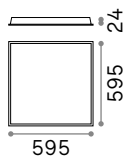

Led Panel

Source	LED SMD	UGR	<19
Power	40W	LED life	25.000 h
Driver included	On/Off	Insulation class	II
Drivers available	1-10V / DALI / Push	IP	20
CCT	3000 K / 4000 K	Material	Aluminum
CRI	≥80 / ≥90	Warranty	5 years

2,200 Kg/0,0144 m³
Purchase Qty. 2 pieces

LED SMD Driver ON/OFF included

CRI ≥80

Power	Beam	Lumen	CCT	Finish	Code	€
40 W	81°	4150 lm	3000 K	White	249711	45
		4450 lm	4000 K	White	249728	45

CRI ≥90

Power	Beam	Lumen	CCT	Finish	Code	€
40 W	81°	3550 lm	3000 K	White	246390	45
		3800 lm	4000 K	White	244181	45

DIMMABLE DRIVER* Optional

	Power	Output	Measure (LxHxW)	Code	€
1-10V	42 W	1000 mA	125 x 26 x 83 mm	247854	37
DALI/Push	45 W	1000 mA	106 x 28 x 69 mm	247847	67