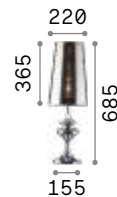

IP20

1,230 Kg / 0,0276 m³
E27 max 1x 60W

€ 126

032436 Chrome

3000 K
910 lm

119571 € 6,00