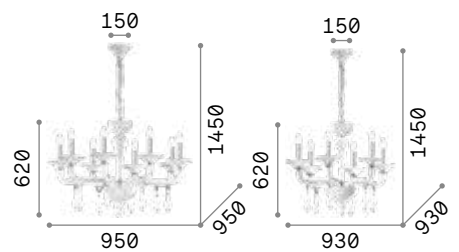

Miramare

Blown and hand finished clear and white glass chandelier. Chrome metal bulb socket covers and details. Velvet chain cover.

IP20

8,800 Kg / 0,1653 m³
E14 max 8 x 40W

€ 580

068190 White

3000 K
470 lm