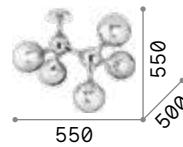

IP20

3,200 Kg / 0,1012 m³
E14 max 5 x 28W

€ 270

200484 Chrome

3000 K
480 lm

101200 € 2,50