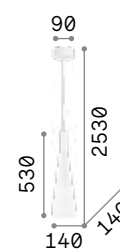

Milk

White enameled elliptical metal frame. White blown and acid-etched glass diffuser. Power cables adjustable in length.

IP20

4,220 Kg / 0,1024 m³
E27 max 3 x 60W

€ 265

030326 White

3000 K
900 lm

123899 € 6,00