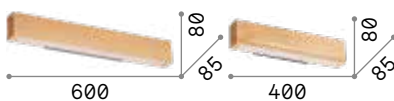

€ 125

138251 White
173252 Black

P. 084

Craft

Matt black varnished metal base. Natural wood body. Satin opal color polycarbonate diffuser. Downward light emission.

LED LED source 3000 K, 20.000 h life.

■ IP20