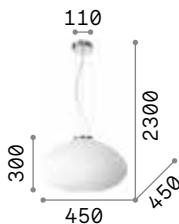

€ 285

059679 White

3000 K
950 lm

101330 € 7,50

Plissé

Plated metal frame. White acid-etched blown glass diffuser with decoration in relief. Clear PVC electrical wire. Colors: chrome or satin brass.

3,300 Kg / 0,1208 m³
E27 max 1x 60W