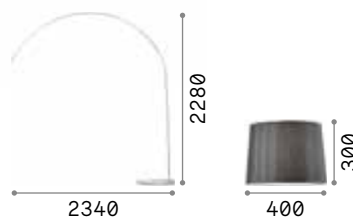

IP20

12,000 Kg / 0,0856 m³
E27 max 1x60W

€ 600

286686 White
286662 Chrome
286679 Black

0,430 Kg / 0,0709 m³

€ 75

046723 White
041742 Chrome
046471 Black

3000 K
1020 lm
101347 € 8,00