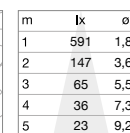

CRI≥80 30W 90° 3050lm 3000K

* The dimmable power supplies must be ordered in concomitance with the product and will be included inside the fittings by replacing the on-off power supply.