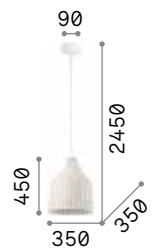

IP20

0,460 Kg / 0,0622 m³
E27 max 1x60W

€ 180

159256 White
159812 Wood

3000 K
1020 lm

101347 € 8,00