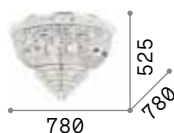

14,290 Kg / 0,3881 m³

E14 max 24 x 28W

€ 1430

243566 **Chrome**
243498 **Brass**

3000 K
470 lm

101224 € 2,50