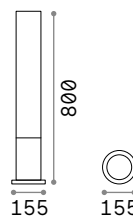

IP44

1,600 Kg / 0,0240 m³
GX53 max 1x15W

€ 132

- 135755 White
- 138510 Anthracit.
- 213071 Coffee

4000 K
1000 lm
154008 € 5,50