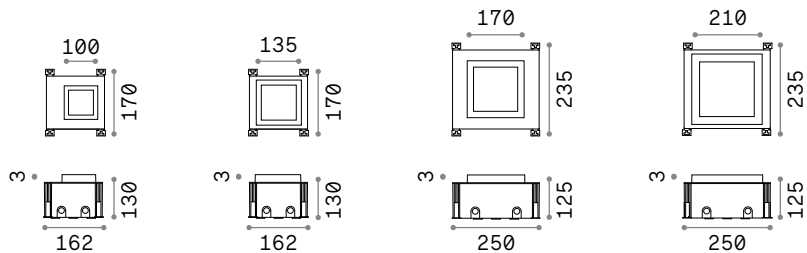

LED SMD BRIDGELUX Driver ON/OFF included

Measure	Weight	Volume	Power	Lumen	CCT	Finish		Code	€
100	1,100 Kg	0,0067 m³	6 W	620 lm	3000 K	Steel		325644	205 new
135	1,580 Kg	0,0080 m³	11 W	1250 lm	3000 K	Steel		325675	285 new
170	2,380 Kg	0,0141 m³	16 W	1750 lm	3000 K	Steel		325705	340 new
210	3,000 Kg	0,0168 m³	20 W	2700 lm	3000 K	Steel		325736	450 new