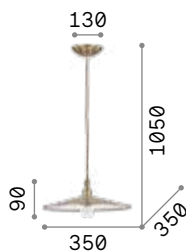

125831 ■ Black
134871 ■ Copper

3000 K
1120 lm

101323 € 7,00

125831

134871

Cantina

Metal frame, diffuser and bulb socket cover, available with antique brass or copper finish. Electrical cable covered with stranded fabric.