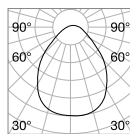

m	lx	øm
1	3991	1,90
2	998	3,90
3	443	5,80
4	249	7,80
5	160	9,70