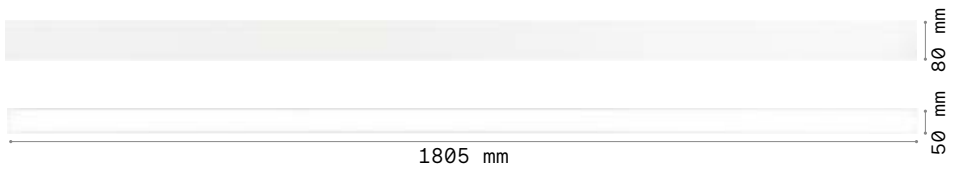

Fluo Bi-Emission 1800