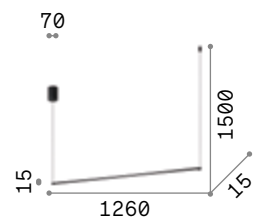

LED LED source 3000 K, 30.000 h life.

IP20

0,900 Kg / 0,0165 m³
LED 20W / 2650 lm

€ 275

285085 White
285092 Black

P. 402

Yoko

Matt varnished ceiling rose, frame and support for the metal cable. Opal polycarbonate diffuser. Clear PVC electrical cable. Colors: white or black.