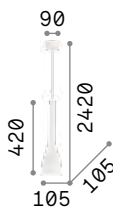

0,930 Kg / 0,0179 m³
E14 max 1x 40W

€ 75

035697 White
035710 Black

101217 € 2,50