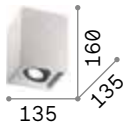

Oak

Gypsum or concrete body.
Adjustable central bulb holder
made of varnished metal.

Item suitable for painting and varnishing.

■ □ IP20

1,730 Kg / 0,0082 m³
GU10 max 1x35W

€ 76

150420 White
150437 Concrete

108292 € 3,00

■ □ IP20

2,210 Kg / 0,0078 m³
GU10 max 1x35W

€ 76

150468 White
150475 Concrete

108292 € 3,00

P. 076

Tower

Plastic installing base with bayonet system. Total gypsum body. It fits replaceable GU10 bulbs.

Item suitable for painting and varnishing.

■ ⊕ IP20

0,430 Kg / 0,0023 m³
GU10 max 1x35W

€ 39

155869 White

108292 € 3,00

■ ⊕ IP20

0,620 Kg / 0,0023 m³
GU10 max 1x35W

€ 39

155791 White

108292 € 3,00