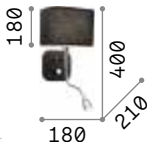

Holiday

Metal frame with matt varnish base and chrome structure. One single switch to control independently both lighting sources.

LED LED source 3000 K, 20.000 h life.

IP20

0,640 Kg / 0,0111 m³
E14 max 1x40W +
LED 1,5W / 55 lm