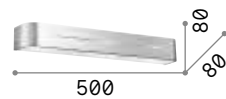

1,270 Kg / 0,0136 m³
E14 max 3 x 40W

€ 87

051970 White
009933 Aluminum

3000 K
480 lm

101200 € 2,50