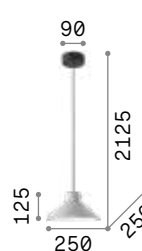

1,760 Kg / 0,0236 m³
E27 max 1x 15W

€ 116

129099 Concrete

101279 € 2,60