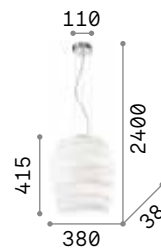

IP20

3,390 Kg / 0,0871 m³
E27 max 1x60W

€ 280

001814 ■ White
001821 ■ Grey

3000 K
900 lm

101354 € 8,00

Karma

Chrome metal frame. White coated and acid-etched blown glass diffuser. Steel wires adjustable in length with automatic blocking mechanisms.