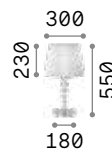

IP20

2,000 Kg / 0,0705 m³
E27 max 1x60W

€ 215

059259 White

3000 K
900 lm

123899 € 6,00