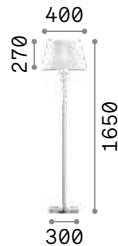

IP20

5,450 Kg / 0,0985 m³
E27 max 1x 60W

€ 340

059228 ■ White

3000 K
900 Lm

101354

€ 8,00

P. 214

P. 457

P. 515