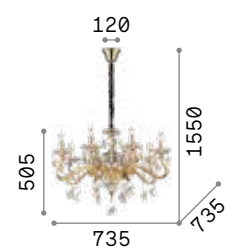

IP20

11,300 Kg / 0,1461 m³
E14 max 8 x 28W

€ 850

141053 Clear
087764 Gold

3000 K
430 lm

101248 € 2,50

Tiepolo

Blown and hand finished glass chandelier with chrome metal details. Crystal pendants composed of octagons and drops. Velvet chain cover.