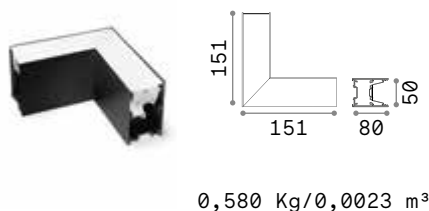

Fluo - Mounting kit

	Required	N° Cables	Cables Length	Finish	Code	€
KIT SUSPENSION	Yes - 1 Kit x power source	1	2000 mm	White	277929	32
				Black	277912	32
		1	5000 mm	White	276342	43
				Black	276335	43
KIT SINGLE CABLE	Yes - 1 Kit x 600 mm	1	2000 mm		220826	13
		1	5000 mm		243665	20
KIT RECESSED	Yes - 1 Kit x 600 mm				191188	25
KIT SURFACE	Yes - 1 Kit x 600 mm				191171	25

Fluo - Optional

CORNER Optional - Driver ON/OFF included - Compatible with Wide versions

Power	Beam	Lumen	CCT	Finish	Code	€
8 W	105°	950 lm	3000 K	White	191423	120
				Black	191430	120
		1000 lm	4000 K	White	191454	120
				Black	191461	120

BLINDED CORNER Optional - Compatible with Accent versions