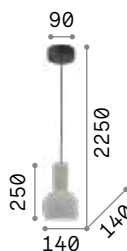

1,810 Kg / 0,0130 m³
E27 max 1x 15W

€ 116

110431 Concrete

101279 € 2,60