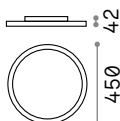

LED SMD SAMSUNG Driver TRIDONIC ON/OFF included

Power	Beam	Lumen	CCT	Finish	Code	€
26 W	87°	3700 lm	3000 K	White	292236	390
		3900 lm	4000 K	White	306667	390

3,750 Kg/0,0170 m³

DIMMABLE DRIVER Not included/Optional

	Power	Output	Measure	Code	€
1-10V/Push	32 W	700 mA	94 x 21 x 67 mm	270586	75
DALI/Push	38 W	700 mA	94 x 21 x 67 mm	270593	95