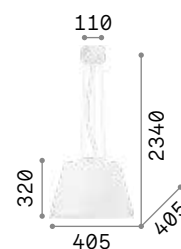

IP20

4,040 Kg / 0,0729 m³
E27 max 1x60W

€ 235

025438 White

3000 K
900 lm

101354 € 8,00

P. 560