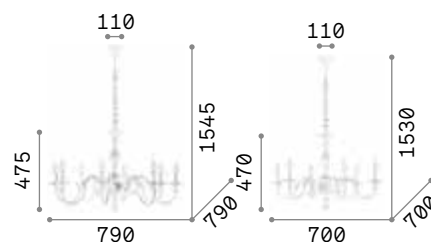

€ 400

012865 White
020822 Gold

3000 K
430 lm

101248 € 2,50

Justine

Metal ceiling rose and frame with casted arms. White matt varnish finish. Velvet chain cover.

IP20

4,550 Kg / 0,3281 m³
E14 max 8 x 40W