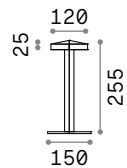

IP20

1,000 Kg / 0,0056 m³
LED 3,6W / 380 lm

€ 100

309873 White new
309866 Black new