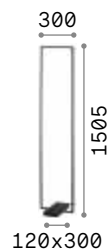

Frame new

Matt white or black varnished metal base and frame. Opal colour plastic diffusers. Direct light emission.

LED LED source 3000 K, 30.000 h life.

**ON
OFF** Lamp with integrated switch.

IP20

10,300 Kg / 0,0525 m³
LED 30W / 3000 lm

€ 450

299624 White new
299617 Black new

P. 072

P. 254