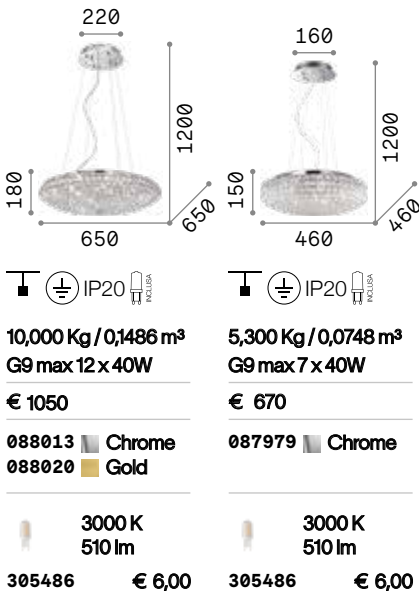

King

Diffuser composed of chrome or golden metal rings with octagonal crystals set inside. Steel cables adjustable in length with automatic devices.

LED Bulbs LED G9 4W 3000 K included. Cod. **209043**

P. 358