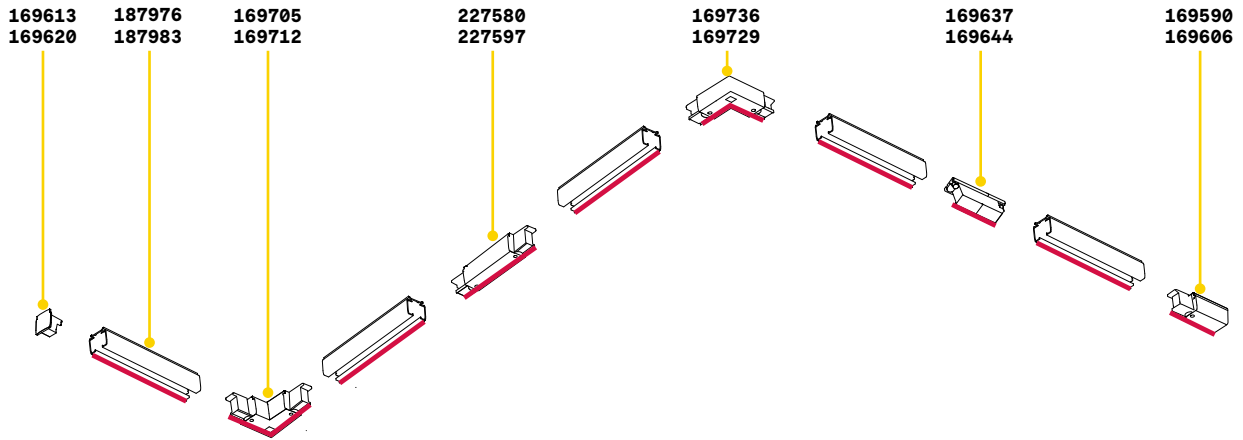

Link Trimless On/Off

TRACK

Length	Weight	Volume	Finish	Code	€
1000 mm	0,94 Kg	0,0016 m³	White	243269	35
			Black	243252	35
2000 mm	1,93 Kg	0,0032 m³	White	187976	65
			Black	187983	65
3000 mm	2,87 Kg	0,0048 m³	White	187990	105
			Black	188003	105

KIT SURFACE

SUSPENSION KIT

END CAP

Required	N° Cables	Cables Length	Finish	Code	€
Yes - 1Kitx1000 mm			White	169972	7
			Black	169989	7
Yes - 1Kitx1000 mm	1	3000 mm	White	242705	16
			Black	243283	16
	1	5000 mm	White	243245	18
			Black	243238	18
Yes			White	169613	4
			Black	169620	4

MAIN CONNECTOR END

0,060 Kg/0,0002 m³

169583	L	€ 16
169576	L	€ 16
169590	R	€ 16
169606	R	€ 16

MAIN CONNECTOR MIDDLE

0,120 Kg/0,0004 m³

227580	€ 26
227597	€ 26

MAIN CONNECTOR CORNER

0,110 Kg/0,0005 m³

169705	L	€ 27
169712	L	€ 27
169736	R	€ 27
169729	R	€ 27

MAIN CONNECTOR T

0,190 Kg/0,0005 m³

324289	L	€ 45^{new}
324272	L	€ 45^{new}
324302	R	€ 45^{new}
324296	R	€ 45^{new}

ELECTRIFIED CONNECTOR

0,030 Kg/0,0001 m³

169637	€ 8
169644	€ 8

TRACK ADAPTOR

0,080 Kg/0,0002 m³

194257	€ 12
194301	€ 12