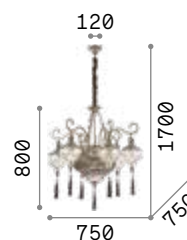

Harem

Antique brass metal body and embossed ornaments. Cut crystal set octagons. Blown light amber clear glass diffusers with tassels. Velvet chain cover.

IP20

8,550 Kg / 0,2571 m³
E27 max 9x42W

€ 1150

116006 ■ Ant. Brass