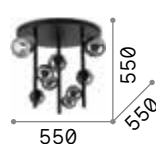

3,870 Kg / 0,0622 m³
G9 max 9 x 15W

€ 380

328423 **White** new
328416 **Smok. Gra.** new
328409 **Amber** new