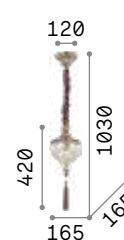

IP20

0,980 Kg / 0,0228 m³
E27 max 1x42W

€ 170

115979 ■ Ant. Brass

3000 K
910 lm

119571 € 6,00