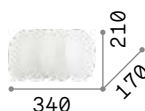

Diffuser composed of circular
elements created from curved and
acid-etched glass sheet.

1,800 Kg / 0,0563 m³
E27 max 2x60W

€ 125

038025 White

101286 € 2,60

P. 155 P. 394

Soda

White chalk body. White enamel coated frame. Frosted clear glass bottom diffuser. Up-and-down light emission.