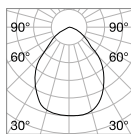

m	lx	øm
1	1066	1,90
2	267	3,70
3	118	5,60
4	67	7,50
5	43	9,40