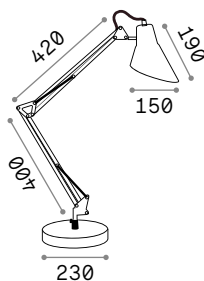

IP20

193946

265285

061160

2,600 Kg / 0,0132 m³
E27 max 1x 42W

€ 85

193946 ■ White
265285 ■ Black
061160 ■ Black Copper

3000 K
900 lm
123899 € 6,00