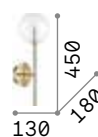

Equinoxe

Metal frame and electrified arms with chrome or antiqued brass finish. Transparent blown glass diffusers.

LED Bulbs LED G4 2W 3000 K included.
Cod. 222257

200149

200132

IP20

0,990 Kg / 0,0243 m³
G4 max 1x2W