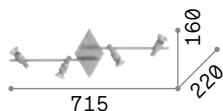

123943 € 3,50

P. 427

Slem

Metal structure with white, chrome or satin nickel. Adjustable body: rotational and axially movable stem valve.

LED Bulbs LED GU10 7W 3000 K included.
Cod. **123943**

1,070 Kg / 0,0152 m³
GU10 max 4 x 50W