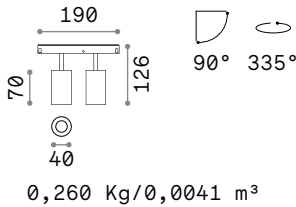

Power	Beam	Control	Lumen	CCT	Finish	Code	€	
16 W	30°	On-Off	1500 lm	3000 K	White	282954	160	
					Black	257648	160	
					Brass	282015	160	
			1-10V	1550 lm	4000 K	Black	321806	160 new
				1500 lm	3000 K	White	303635	190
				1500 lm	3000 K	Black	303628	190
		DALI	1500 lm	3000 K	White	286365	210	
			1500 lm	3000 K	Black	286358	210	
			1550 lm	4000 K	Black	321721	210 new	

LED COB CITIZEN