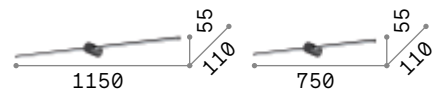

IP44

0,610 Kg / 0,0138 m³
LED 16W / 2000 lm

€ 200

IP44

0,500 Kg / 0,0093 m³
LED 12,5W / 1450 lm

€ 180

327778	White	new	310138	White	new
310152	Black	new	310145	Black	new
327785	Brass	new	327792	Brass	new

P. 078
P. 472
P. 530