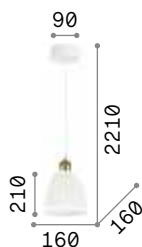

Citrus

Body with painted multilevel wood elements. Power cable coated with black fabric.

IP20

0,660 Kg / 0,0173 m³

E27 max 1x60W

€ 152

159843 Wood

3000 K
910 lm

119571 € 6,00

IP20

0,720 Kg / 0,0242 m³

E27 max 1x60W

€ 160

159850 Wood

3000 K
910 lm

119571 € 6,00

IP20

0,510 Kg / 0,0148 m³

E27 max 1x60W

€ 135

159867 Wood

3000 K
910 lm

119571 € 6,00

Lugano

Matt varnished metal ceiling cup. Power cable coated with fabric with antique brass metal bulb socket cover. Ceramic diffuser.

IP20

2,950 Kg / 0,0618 m³

E27 max 3x60W

€ 385

206875 White

3000 K
900 lm

123899 € 6,00

IP20

0,850 Kg / 0,0090 m³

E27 max 1x60W

€ 138

206806 White

3000 K
900 lm

123899 € 6,00

IP20

0,860 Kg / 0,0068 m³

E27 max 1x60W

€ 138

206820 White

3000 K
900 lm

123899 € 6,00