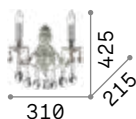

 P. 224

035642

035659

Gioconda

Casted metal body with gold or antique silver finish. Octagonal and round cut crystal pendants.

IP20

1,310 Kg / 0,0111 m³

E14 max 2 x 40W