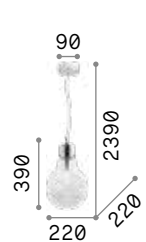

IP20

1,500 Kg / 0,0334 m³
E27 max 1x60W

€ 84

033679 Clear

3000 K
910 lm

119571 € 6,00