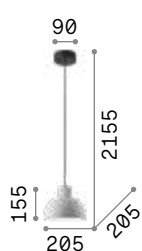

1,650 Kg / 0,0165 m³
E27 max 1x 15W

€ 116

129082 Concrete

101279 € 2,60