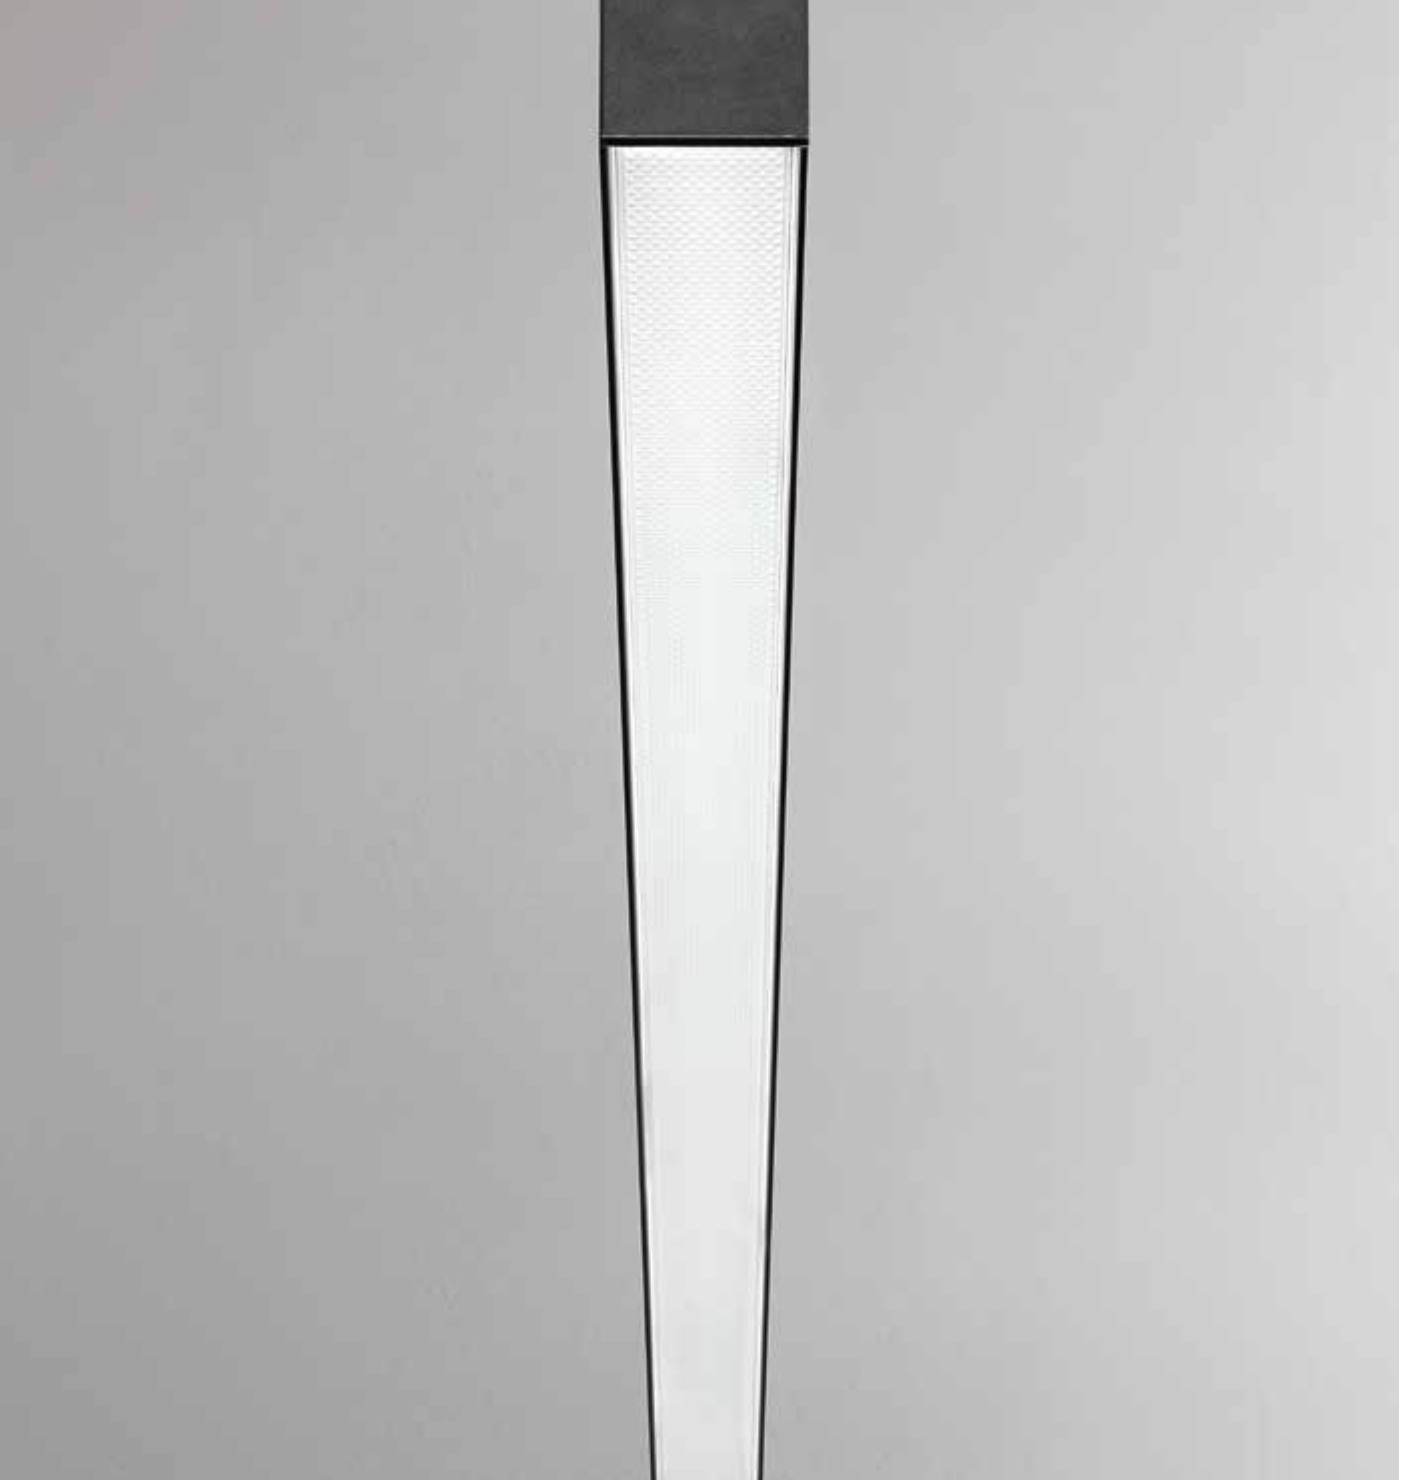

Display UGR

0,400 Kg/0,0064 m³

LED SMD SAMSUNG Driver ON/OFF included - UGR <22

Power	Beam	Lumen	CCT	Finish	Code	€
14 W	70°	2000 lm	3000 K	White	283685	185
				Black	283692	185
		2100 lm	4000 K	White	283708	185
				Black	283715	185

1,120 Kg/0,0112 m³

LED SMD SAMSUNG Driver ON/OFF included - UGR <22

Power	Beam	Lumen	CCT	Finish	Code	€
27 W	70°	4000 lm	3000 K	White	283647	290
				Black	283630	290
		4300 lm	4000 K	White	276281	290
				Black	283258	290

1,570 Kg/0,0173 m³

LED SMD SAMSUNG Driver ON/OFF included - UGR <22

Power	Beam	Lumen	CCT	Finish	Code	€
40 W	70°	6050 lm	3000 K	White	283654	410
				Black	283067	410
		6450 lm	4000 K	White	283661	410
				Black	283678	410

Light beam: WIDE

m	lx	øm
1	854	1,40
2	213	2,80
3	95	4,20
4	53	5,70
5	34	7,10

CRI≥80 14W 70° 2000lm 3000K

m	lx	øm
1	1636	1,40
2	409	2,80
3	182	4,20
4	102	5,70
5	65	7,10

CRI≥80 27W 70° 4000lm 3000K

m	lx	øm
1	2419	1,40
2	605	2,80
3	269	4,20
4	151	5,70
5	97	7,10

CRI≥80 40W 70° 6050lm 3000K

Display UGR 535 mm

Display UGR 1065 mm

Display UGR 1595 mm