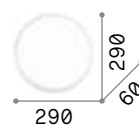

■ ■ □ IP20

0,430 Kg / 0,0164 m³
LED 12W / 1440 lm

€ 30

252599 ■ White
252605 ■ Black