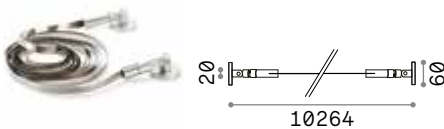

Length	Weight	Volume	Finish	Code	€
10000 mm	0,45 Kg	0,0029 m³	Steel	302270	165
			White	302287	165
			Black	302294	165