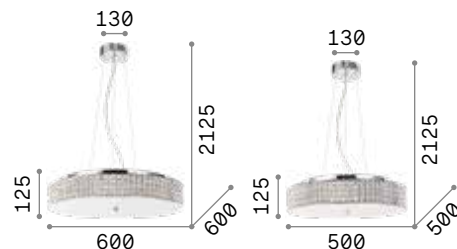

10,000 Kg / 0,1202 m³
G9 max 12 x 40W

7,100 Kg / 0,0890 m³
G9 max 9 x 40W

€ 800

€ 650

093062 Chrome

093048 Chrome

3000 K
510 lm

3000 K
510 lm

305486 € 6,00

305486 € 6,00

P. 356 P. 454 P. 510