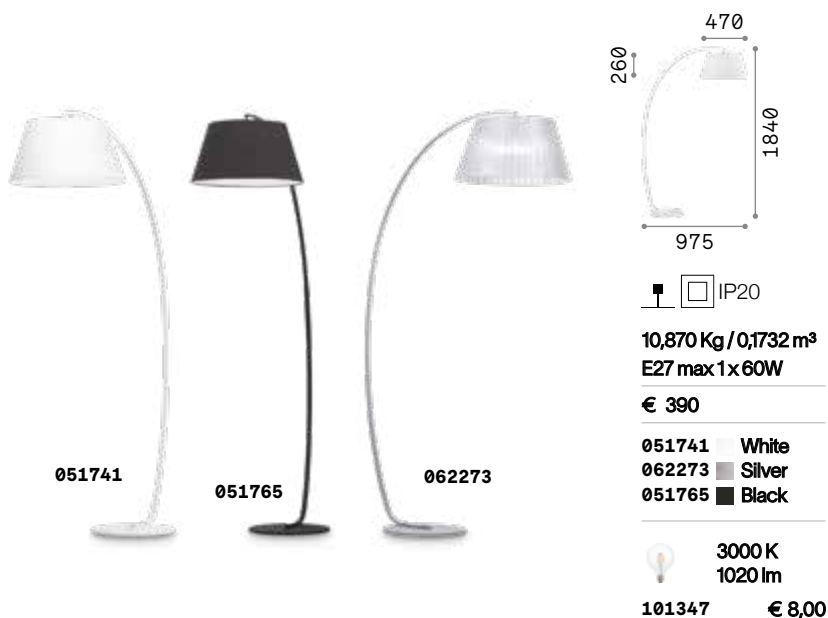

Lamp with integrated switch.

Eminent

White or black powder coated metal frame. Pole made of natural wood. PVC shade coated with fabric. Power cable coated with fabric with switch.

Lamp with integrated switch.