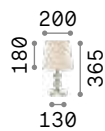

Queen

Gilded metal frame with cut crystal base and decorative elements. PVC foil shade covered with quilted decoration and gold glitters.

Lamp with integrated switch.

2,300 Kg / 0,0886 m³
E27 max 1x60W

€ 210

077758 ■ Gold

119571

€ 6,00

1,360 Kg / 0,0460 m³
E27 max 1x60W

€ 140

077741 ■ Gold

119571

€ 6,00

0,900 Kg / 0,0137 m³
E27 max 1x60W

€ 120

077734 ■ Gold

119571

€ 6,00

P. 566

Le Roy

Chrome metal frame and base with cut crystal decorative elements. PVC foil shade covered with fabric with quilted decoration and silver brilliants.

Lamp with integrated switch.

2,300 Kg / 0,0919 m³
E27 max 1x60W

€ 195

073408 ■ Chrome

119571

€ 6,00

1,360 Kg / 0,0456 m³
E27 max 1x60W

€ 127

073422 ■ Chrome

119571

€ 6,00

0,900 Kg / 0,0234 m³
E27 max 1x60W

€ 110

073439 ■ Chrome

119571

€ 6,00