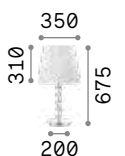

Chrome metal frame and base with cut crystal decorative elements. PVC foil shade covered with fabric with quilted decoration and silver brilliants.

Lamp with integrated switch.

2,300 Kg / 0,0919 m³
E27 max 1x60W