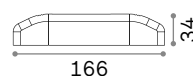

INVERTER

166