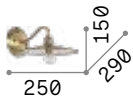

€ 131

200132 Chrome
200149 Brass

3000 K
200 lm

222257 € 4,00

P. 102

P. 525

Cantina

Metal frame, diffuser and bulb socket cover, available with antique brass or copper finish. Electrical cable covered with fabric.