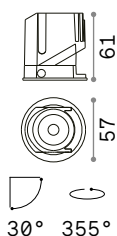

0,400 Kg/0,0003 m³

LED COB CITIZEN Required - Driver TRIDONIC ON/OFF included

Power	Beam	Lumen	CCT	Finish	Code	€
13 W	36°	1000 lm	3000 K	Black	279602	50

DIMMABLE DRIVER* Optional

	Power	Output	Measure (LxHxW)	Code	€
1-10V / Push	20 W	350 mA	108x22x52 mm	287867	75
DALI / Push	20 W	350 mA	120x29x51 mm	287874	80

Light beam: **ACCENT**