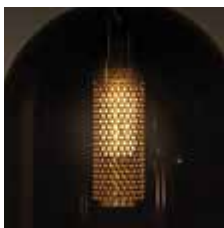

P. 346

P. 482

P. 520

Empire new

Gold plated metal frame and ceiling cap with magnetic closure without screws. Black PVC cable. Clear glass diffuser with gray shade.

LED Bulbs LED G9 4W 3000 K included.
Cod. **209043**