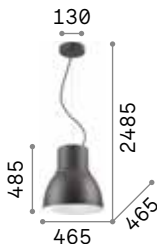

Breeze

Metal body and diffuser. Enameled white inside. Electrical cable adjustable in length.

3,490 Kg / 0,0707 m³

E27 max 1x60W

€ 195

232041 ■ Dark Grey

3000 K
900 lm

101354 € 8,00