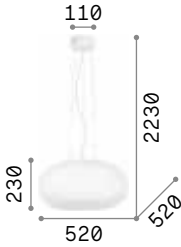

Ulisse

Metal frame coated with matt white enamel. Blown acid-etched white glass diffuser. Suspension models provided with steel cables adjustable in length with automatic blocking mechanisms.

5,010 Kg / 0,1177 m³
E27 max 3 x 60W

3,110 Kg / 0,0720 m³
E27 max 3 x 60W

€ 295

€ 225

098616 White

095226 White

119571 € 6,00

119571 € 6,00