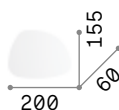

IP20

0,520 Kg / 0,0030 m³
LED 10,5W / 1080 Lm

€ 110

257235 White