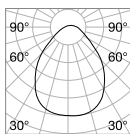

m	lx	øm
1	2945	1,90
2	736	3,80
3	327	5,60
4	184	7,50
5	116	9,40