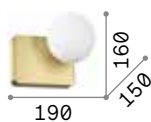

Penta new

Metal frame. White acid-etched blown glass diffusers with screw fastening. Finishes: brushed gold.

LED Bulbs LED G9 4W 3000 K included.
Cod. **209043**