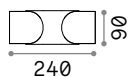

Xeno

Aluminum base with matt powder coating. Tempered clear glass adjustable diffusers. Available finishes: white, grey or black.

0,830 Kg / 0,0044 m³

GU10 max 2x 28W

€ 72

129495 White

129518 Grey

129501 Black

4000 K
430 lm

253497

€ 3,00

P. 826