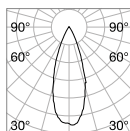

m	lx	Øm
1	8140	0,61
2	2035	1,22
3	904	1,82
4	509	2,43
5	326	3,04