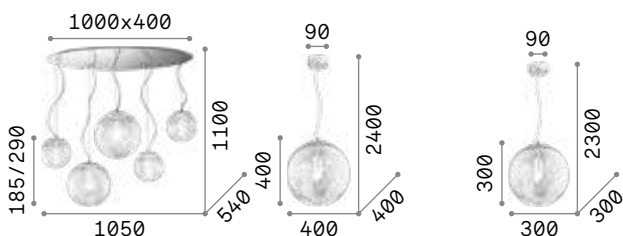

175973

Mapa Max

Chrome metal frame. Clear blown glass diffuser with decorative aluminum thread inside.
Suspension lamps with steel cables adjustable in length with automatic device.

IP20

8,700 Kg / 0,2456 m³
E27 max 5x60W