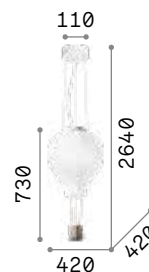

082059 White
241036 Brass

3000 K
480 lm
101200 € 2,50

3000 K
480 lm
101200 € 2,50

3000 K
480 lm
101200 € 2,50

Dream Big

Matt white varnished metal ceiling cup. Power cable coated with fabric. White acid-etched glass diffuser. Rope basket.