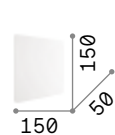

0,510 Kg / 0,0018 m³
LED 9,5W / 830 lm

€ 88

195728 White
195766 Black