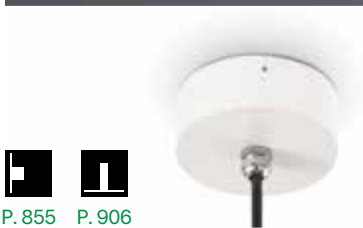

P. 855 P. 906