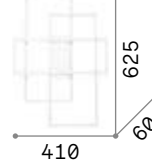

■ ■ □ IP20

1,240 Kg / 0,0264 m³
LED 31W / 4250 lm

€ 290

230726 ■ White
270661 ■ Black