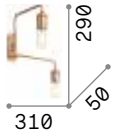

P. 495

P. 524

Triumph

Totally metal frame with black or antiqued brass finish. AP models with power cable coated with fabric with switch and plug included.

Lamp with integrated switch.

■ □ IP20

0,710 Kg / 0,0067 m³
E27 max 2 x 60W