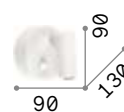

142579

IP20

0,320 Kg / 0,0025 m³
LED 3W / 145 lm

€ 100

142586 ■ White
142579 ■ Black