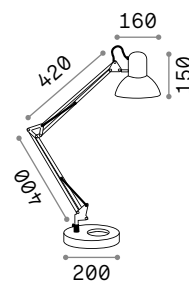

IP20

193991

265278

061191

2,450 Kg / 0,0111 m³
E27 max 1x 42W

€ 85

193991 ■ White
265278 ■ Black
061191 ■ Black Copper

3000 K
340 lm
101286 € 2,60