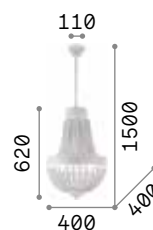

Monet

Metal frame with round bands decorated with repoussage technique. Chains of natural wood gems. White matt varnish finish.

IP20

6,700 Kg / 0,0534 m³
E14 max 6 x 40W

€ 520

162751 White

3000 K
420 lm

101217 € 2,50