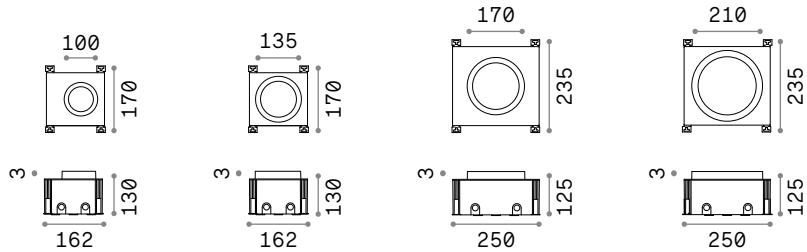

Taurus Wide

LED SMD BRIDGELUX Driver ON/OFF included

Measure	Weight	Volume	Power	Lumen	CCT	Finish		Code	€
∅100	1,100 Kg	0,0077 m³	6 W	620 lm	3000 K	Steel		325637	195 new
∅135	1,400 Kg	0,0091 m³	11 W	1250 lm	3000 K	Steel		325668	275 new
∅170	2,100 Kg	0,0137 m³	16 W	1750 lm	3000 K	Steel		325699	320 new
∅210	3,000 Kg	0,0183 m³	20 W	2700 lm	3000 K	Steel		325729	420 new