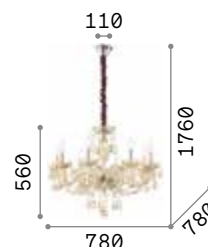

081526

Rose

Blown glass chandelier with chrome metal details. Cut-crystals octagons and drops. Velvet chain cover.

IP20

7,630 Kg / 0,1321 m³
E14 max 8 x 40W

€ 560

166889 Amber

3000 K
430 lm