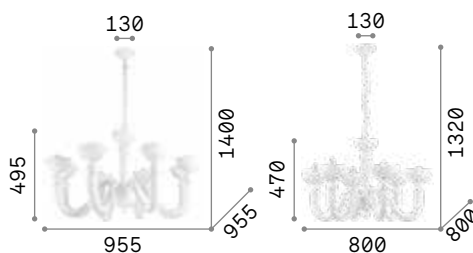

IP20

IP20

11,710 Kg / 0,1953 m³
E14 max 8 x 28W

8,110 Kg / 0,1547 m³
E14 max 6 x 28W

€ 900

€ 630

094007 White

093994 White

140339 Black

3000 K
420 lm

3000 K
420 lm

101217 € 2,50

101217 € 2,50