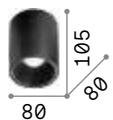

IP20

0,390 Kg / 0,0013 m³
LED 10W / 1100 lm

€ 65

205991 White
206004 Black