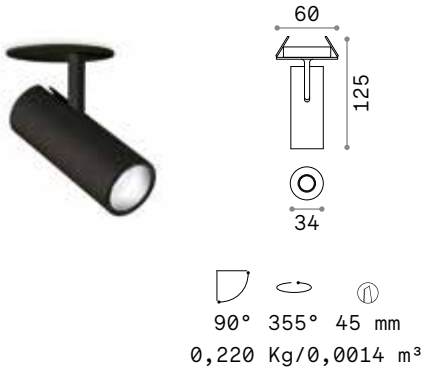

Play

Source	LED COB	LED life	30.000 h
Power	7W	Insulation class	II
Driver included	On/Off	IP	20
Drivers available	No	Material	Aluminum
CCT	3000 K	Warranty	5 years
CRI	≥90		

LED COB Driver ON/OFF included

Power	Beam	Lumen	CCT	Finish	Code	€
7W	17°	520 lm	3000 K	White	258270	60
				Black	268088	60

Light beam: SPOT

m	lx	Øm
1	2632	0,31
2	658	0,63
3	292	0,94
4	164	1,30
5	105	1,60

CRI≥90 7W 17° 520lm 3000K