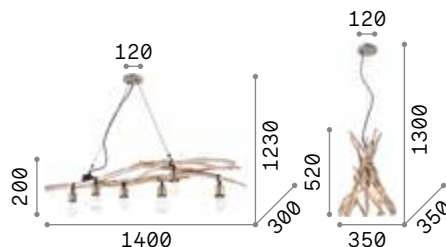

IP20

4,500 Kg / 0,1402 m³
E27 max 6x 60W

€ 430

180922 Wood

2200 K
370 lm

151687 € 4,60

IP20

1,240 Kg / 0,0599 m³
E27 max 1x 60W

€ 315

129600 Wood

2200 K
370 lm

151687 € 4,60