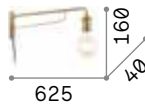

■ □ IP20

0,490 Kg / 0,0083 m³
E27 max 1 x 60W

€ 105

242392 ■ Black
160214 ■ Brass

2200 K
370 lm

151687

€ 4,60

P. 092

P. 336