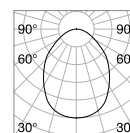

CRI≥80 30W 90° 3050lm 3000K

* The dimmable power supplies must be ordered in concomitance with the product and will be included inside the fittings by replacing the on-off power supply.