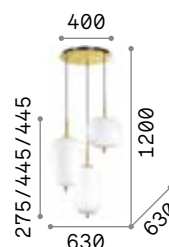

IP20

8,600 Kg / 0,2150 m³
LED 60,2W / 5300 lm

€ 415

224541 White

Blossom

Chrome metal frame and ceiling cup.
Clear blown glass diffuser with amber
or smoky finish. Clear PVC power
cable.

IP20

1,890 Kg / 0,0705 m³
E27 max 1x 60W