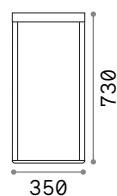

IP44

5,100 Kg / 0,1041 m³
LED 16W / 1800 Lm

€ 335

282244 ■ White
282251 ■ Black