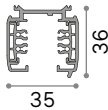

Link Trimless On/Off

TRACK

Length	Weight	Volume	Finish	Code	€
1000 mm	0,94 Kg	0,0016 m³	White	243269	35
			Black	243252	35
2000 mm	1,93 Kg	0,0032 m³	White	187976	65
			Black	187983	65
3000 mm	2,87 Kg	0,0048 m³	White	187990	105
			Black	188003	105

KIT SURFACE

SUSPENSION KIT

END CAP

Required	N° Cables	Cables Length	Finish	Code	€
Yes - 1Kitx1000 mm			White	169972	7
			Black	169989	7
Yes - 1Kitx1000 mm	1	3000 mm	White	242705	16
			Black	243283	16
	1	5000 mm	White	243245	18
			Black	243238	18
Yes			White	169613	4
			Black	169620	4