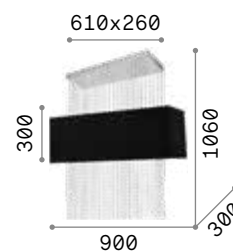

IP20

8,400 Kg / 0,1030 m³
E27 max 5 x 60W

€ 850

099101 ■ White
101163 ■ Black

3000 K
900 lm

123899 € 6,00