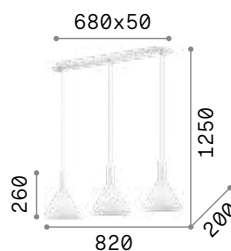

IP20

1,270 Kg / 0,0354 m³
E27 max 1 x 60W

€ 105

026787 White

3000 K
900 lm

123899 € 6,00

Cocktail

Blown overlay acid-etched glass diffuser. White inside and colored outside. Suspension models supplied with cables adjustable in length.