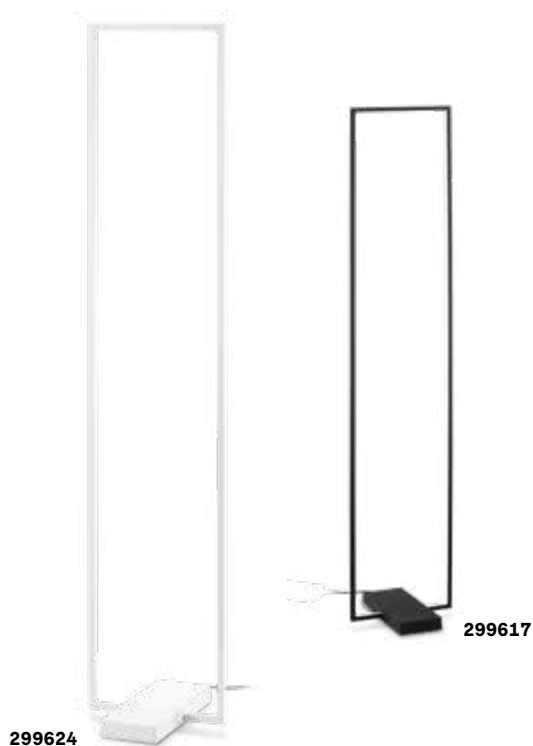

Frame new

Matt white or black varnished metal base and frame. Opal colour plastic diffusers. Direct light emission.

LED LED source 3000 K, 30.000 h life.

**ON
OFF** Lamp with integrated switch.

IP20

10,300 Kg / 0,0525 m³
LED 30W / 3000 lm

€ 450

299624 White new
299617 Black new

P. 072

P. 254