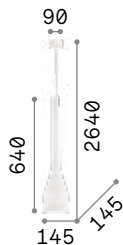

Flut

Blown overlay frosted glass diffuser: white inside and coloured outside. Cable adjustable in length.

1,570 Kg / 0,0422 m³
E27 max 1x 60W

€ 140

035666 White
035680 Black

123899 € 6,00