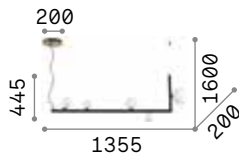

Birds

Varnished metal frame with satin brass decorative disc. White acid-etched blown glass diffusers. PVC electrical cable. Color: matt black with satin brass detail.

LED Bulbs LED G9 4W 3000 K included.
Cod. **209043**