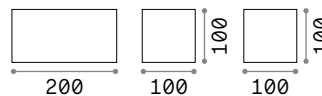

Atom new

Powder coated aluminum body.
Glass diffusers. Double light beam,
up and down with adjustable width
and movable wings.

LED LED source 3000 K, 30.000 h life.

■ \oplus IP54

■ \oplus IP54

1,160 Kg / 0,0025 m³
LED 23W / 2100 lm