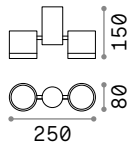

Sunglasses

Anthracite or white powder painted aluminum body. Reclinable diffusers with clear glass screens.

LED LED source 4000 K, 30.000 h life.

1,040 Kg / 0,0040 m³

LED 14,5W / 1450 lm

€ 130

161853 White

161846 Anthracit.