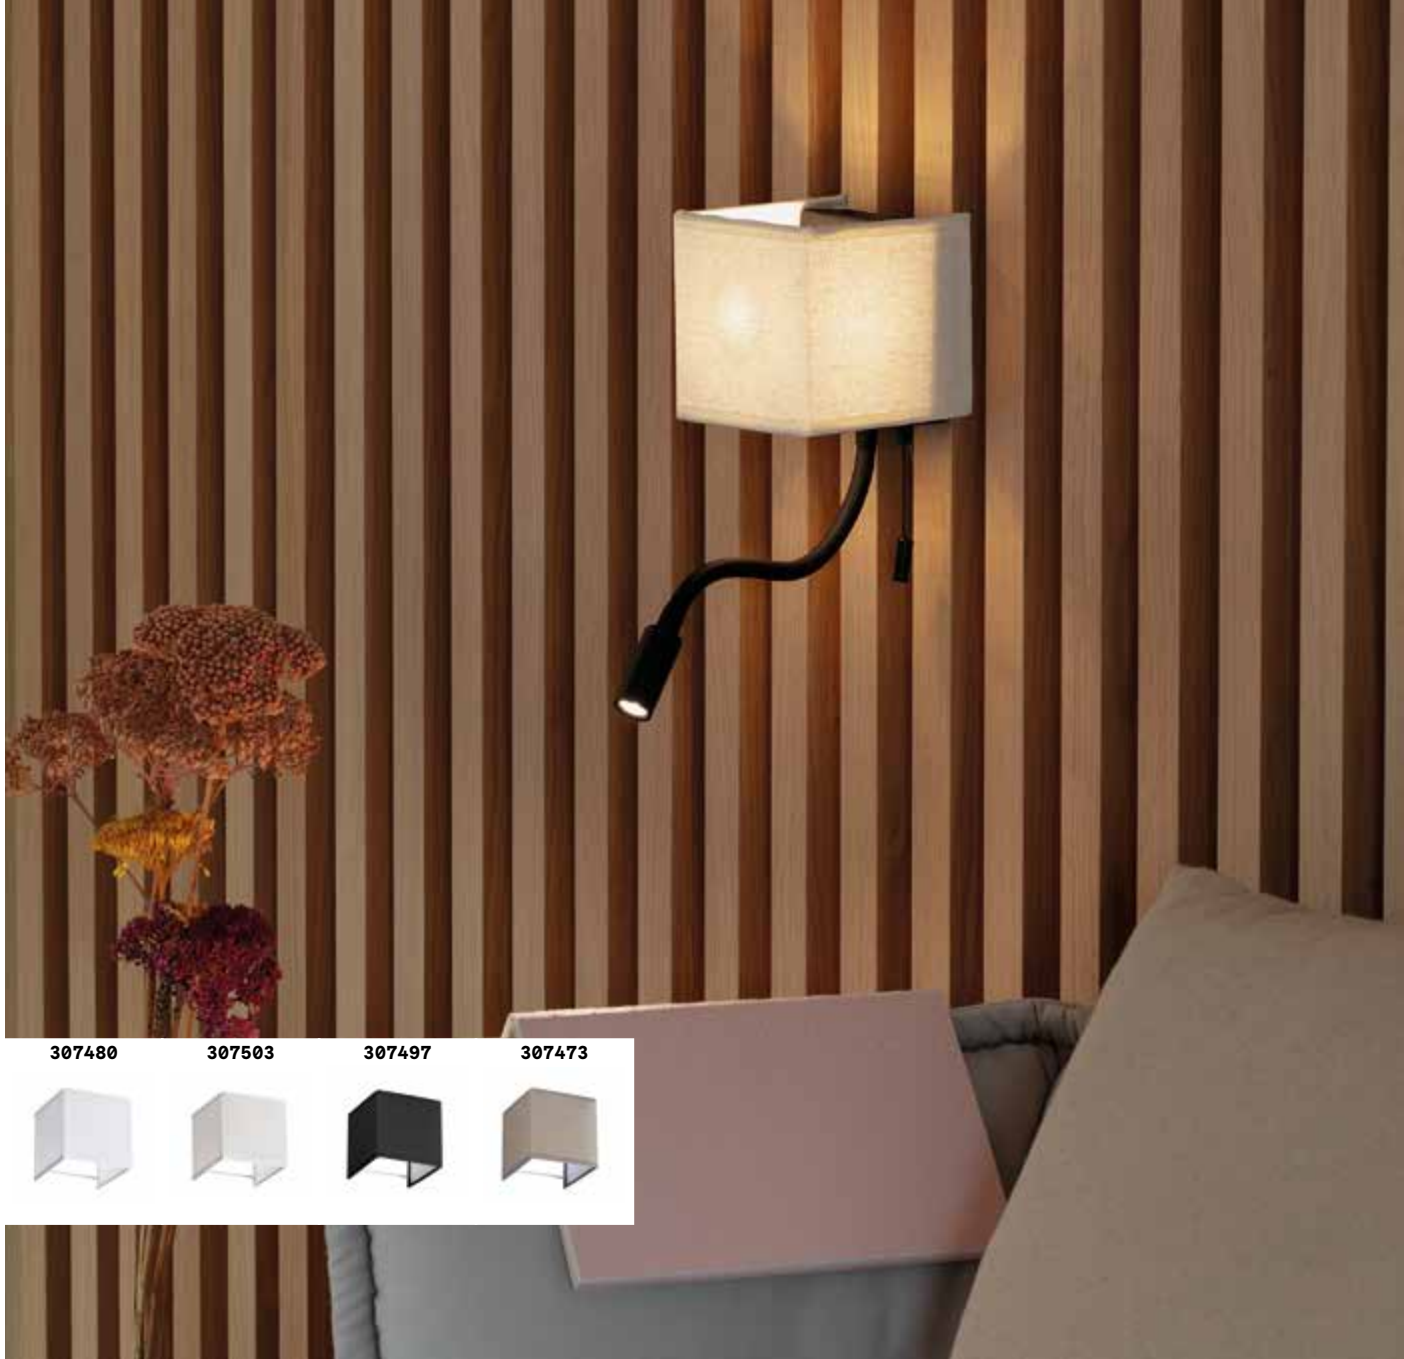

307480   307503   307497   307473