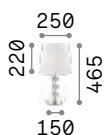

Queen

Gilded metal frame with cut crystal base and decorative elements. PVC foil shade covered with quilted decoration and gold glitters.

Lamp with integrated switch.

2,300 Kg / 0,0886 m³
E27 max 1x60W

€ 210

077758 ■ Gold

119571

€ 6,00

1,360 Kg / 0,0460 m³
E27 max 1x60W

€ 140

077741 ■ Gold

119571

€ 6,00

0,900 Kg / 0,0137 m³
E27 max 1x60W

€ 120

077734 ■ Gold

119571

€ 6,00

P. 566

Le Roy

Chrome metal frame and base with cut crystal decorative elements. PVC foil shade covered with fabric with quilted decoration and silver brilliants.

Lamp with integrated switch.

2,300 Kg / 0,0919 m³
E27 max 1x60W

€ 195

073408 ■ Chrome

119571

€ 6,00

1,360 Kg / 0,0456 m³
E27 max 1x60W

€ 127

073422 ■ Chrome

119571

€ 6,00

0,900 Kg / 0,0234 m³
E27 max 1x60W

€ 110

073439 ■ Chrome

119571

€ 6,00