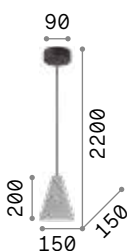

1,180 Kg / 0,0119 m³
E27 max 1x 15W

€ 116

110424 Concrete

101279 € 2,60