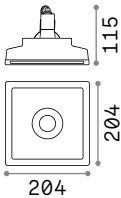

□ 207 x 207 mm
1,350 Kg/0,0075 m³

GU10 Not included - Recommended bulb 108292

Power	Finish		Code	€
max 35W	White	□	155722	50