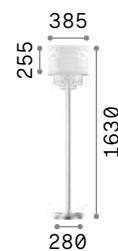

IP20

5,720 Kg / 0,0770 m³
E27 max 1x60W

€ 315

068275 White

3000 K
900 lm

101354

€ 8,00

P. 198

P. 456

P. 511