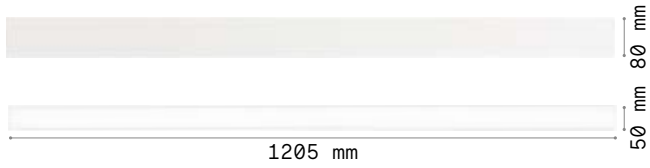

Fluo Bi-Emission 1200