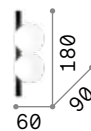

IP20

0,540 Kg / 0,0021m³
LED 6W / 500 lm

€ 90

328270 ■ White new
313252 ■ Black new
328287 ■ Brass new

P. 348 P. 488 P. 533