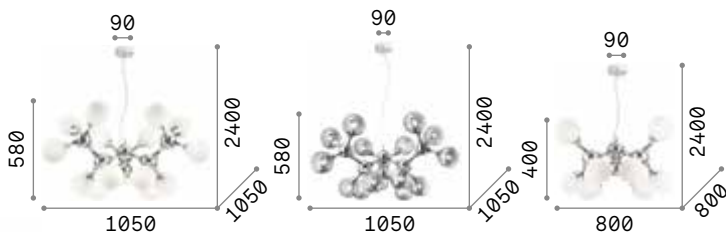

8,000 Kg / 0,3063 m³
E14 max 15 x 28W

€ 630

082073 White
241012 Brass

8,000 Kg / 0,4651 m³
E14 max 15 x 28W

€ 800

200491 Chrome

5,300 Kg / 0,1480 m³
E14 max 9 x 28W

€ 430

082059 White
241036 Brass

3000 K
480 lm
101200 € 2,50

3000 K
480 lm
101200 € 2,50

3000 K
480 lm
101200 € 2,50