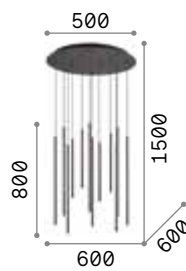

Filo new

Powder coated or plated metal base and bodies. Black PVC cables. Colors: white, black or satin brass. Models 300801, 300818 and 300825 available with 4 meters of cable.

LED Led source 3000 K, 20.000 h life.

263687

263670

263700

8,600 Kg / 0,1232 m³
LED 25W / 3150 lm

€ 690

263441 ■ White
263434 ■ Black
263663 ■ Brass