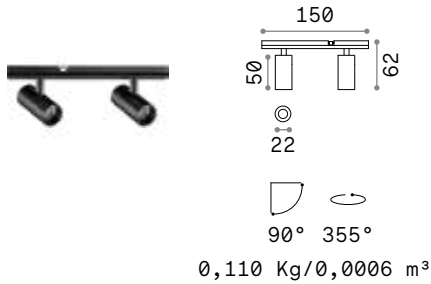

Stick Track Double

LED COB BRIDGLEUX

Power	Beam	Lumen	CCT	Finish	Code	€
6W	24°	550 lm	3000 K	Black	329512	65 new