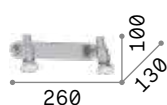

0,400 Kg / 0,0025 m³
GU10 max 2x 50W

€ 45

142081 White
142050 Chrome
018836 Nickel

0,200 Kg / 0,0010 m³
GU10 max 1x 50W

€ 23

099064 White
122984 Chrome
018829 Nickel

3000 K
540 lm
123943 € 3,50

3000 K
540 lm
123943 € 3,50

P. 330