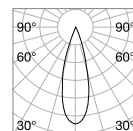

m	lx	øm
1	3051	0,51
2	763	1,00
3	339	1,50
4	191	2,10
5	122	2,60