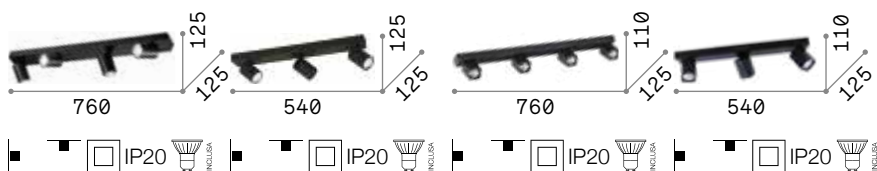

1,230 Kg / 0,0057 m³
GU10 max 4 x 35W
€ 185

1,080 Kg / 0,0041 m³
GU10 max 3 x 35W
€ 127

1,230 Kg / 0,0057 m³
GU10 max 3 x 35W
€ 195

1,080 Kg / 0,0041 m³
GU10 max 3 x 35W
€ 150

229089 White
229072 Black

229065 White
229058 Black

294827 White
321523 Black

new 294810 White new
new 321516 Black new

3000 K
540 lm
123943 € 3,50

3000 K
540 lm
123943 € 3,50

3000 K
540 lm
123943 € 3,50

3000 K
540 lm
123943 € 3,50