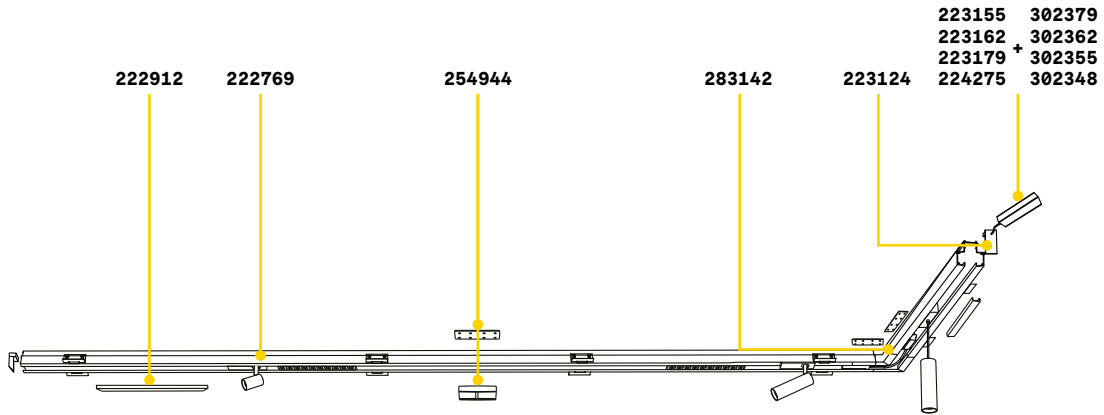

Arca - Recessed

TRACK Kit for profile installation and closing cups included
Maximum length per power source: 25 meters

Length	Weight	Volume	Finish	Code	€
1000 mm	2,90 Kg	0,0269 m³	Black	222769	187
3000 mm	8,70 Kg	0,0496 m³	Black	222882	490

BLINDED CORNER RIGHT - LEFT Optional

Weight	Volume	Finish	Code	€
1,12 Kg	0,0090 m³	Black	283142	170

LINEAR CONNECTOR

ELECTRIFIED END CAP

Required	Cables Length	Measure (L x H x W)	Code	€
Yes - 1 Kit x connection		100 x 18 x 38 mm	254944	25
Yes - 1 Kit x power source max 210 W	380 mm	86 x 80 x 42 mm	223124	24