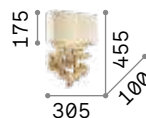

IP20

4,160 Kg / 0,0371 m³
E14 max 2 x 40W

€ 230

075211 Canvas

3000 K
480 lm

101200 € 2,50