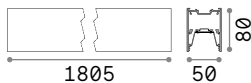

3,860 Kg/0,0269 m³
Cable length 2150 mm

LED SMD OSRAM Driver TRIDONIC ON/OFF included - UGR <13

Power	Beam	Lumen	CCT	Finish	Code	€
30 W	30°	2750 lm	3000 K	White	192499	430
				Black	192475	430
		2900 lm	4000 K	White	192444	430
				Black	192420	430

DIMMABLE DRIVER* Optional

	Power	Output	Measure (LxHxW)	Code	€
1-10V	39 W	700 mA	280x21x30 mm	216416	145
DALI/Push	38 W	700 mA	280x21x30 mm	216270	160

MOUNTING KIT Required - Page 641

Light beam: ACCENT