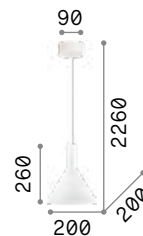

IP20

1,180 Kg / 0,0257 m³
E14 max 1x40W

€ 105

074337 White
074344 Black