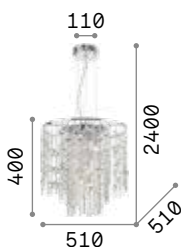

Evasione

Cut crystal pendants. Steel cables adjustable in length with automatic device.

LED Bulbs LED G9 4W 3000 K included.
Cod. **209043**

7,100 Kg / 0,1082 m³
G9 max 10 x 40W

5,900 Kg / 0,0706 m³
G9 max 8 x 40W

€ 570

€ 470

044767 Chrome

044774 Chrome

3000 K
510 lm

3000 K
510 lm

305486 € 6,00

305486 € 6,00