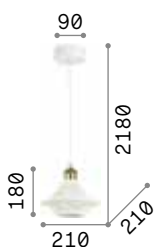

Matt varnished metal ceiling cup. Power cable coated with fabric with antique brass metal bulb socket cover. Ceramic diffuser.

IP20

2,950 Kg / 0,0618 m³

E27 max 3x60W

€ 385

206875 White

3000 K
900 lm

123899 € 6,00