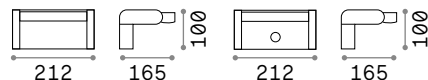

IP54

1,200 Kg / 0,0055 m³
LED 20,5W / 2000 lm

€ 115

287690 White
326863 Grey
287683 Anthracit.
287706 Black
307169 Coffee

IP54

1,300 Kg / 0,0055 m³
LED 21W / 2000 lm

€ 130

287720 White
326870 Grey ^{new}
287713 Anthracit.
287737 Black
307176 Coffee ^{new}