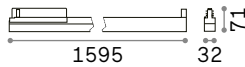

1,570 Kg/0,0173 m³

LED SMD SAMSUNG Driver ON/OFF included - UGR <22

Power	Beam	Lumen	CCT	Finish	Code	€
40 W	70°	6050 lm	3000 K	White	283654	410
				Black	283067	410
		6450 lm	4000 K	White	283661	410
				Black	283678	410