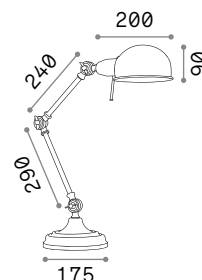

Truman

Matt white, grey or black painted metal structure and diffuser. Adjustable jointed arm with antique brass metal joints. Diffuser white enamelled on the inner side. Cable is covered with vintage fabric in white or black colour.

Lamp with integrated switch.

IP20

2,380 Kg / 0,0283 m³
E27 max 1x60W

€ 85

145198 ■ White
145204 ■ Grey
145211 ■ Black

3000 K
430 lm

101279 € 2,60