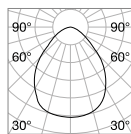

m	lx	øm
1	1511	1,90
2	378	3,80
3	168	5,70
4	94	7,60
5	60	9,50