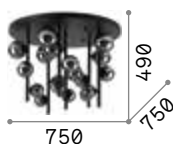

7,520 Kg / 0,1314 m³
G9 max 18 x 15W

€ 740

328393 **White** new
328386 **Smok. Gra.** new
328379 **Amber** new