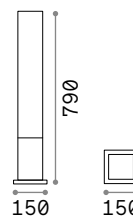

IP44

2,670 Kg / 0,0269 m³
GX53 max 1x15W

€ 132

- 142999 White
- 135762 Anthracit.
- 213088 Coffee

4000 K
1000 lm
154008 € 5,50