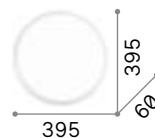

101279 € 2,60

Gemma

Plastic base with different finishes.
 Matt white polycarbonate diffuser.
 Quick fastening system.

LED LED source 3000 K, 20.000 h life.

252612

252629

■ ■ □ IP20

0,760 Kg / 0,0275 m³
 LED 24W / 2880 lm