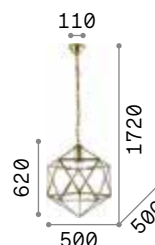

IP20

IP20

6,720 Kg / 0,2288 m³
E27 max 1x60W

2,580 Kg / 0,0589 m³
E27 max 1x60W

€ 440

€ 225

168869 ■ Ant. Brass

168852 ■ Ant. Brass

2200 K
480 lm

2200 K
500 lm

151724 € 8,00

151717 € 8,00