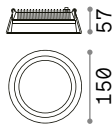

① 145 mm

0,360 Kg/0,0037 m³

LED SMD Driver ON/OFF included

Power	Beam	Lumen	CCT	Finish	Code	€
20 W	77°	2750 lm	3000 K	White	249032	62
		2950 lm	4000 K	White	249049	62