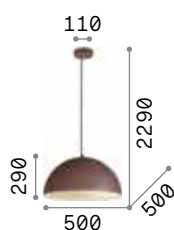

IP20

3,070 Kg / 0,0843 m³
E27 max 1 x 60W

€ 290

174228 ■ Coffee

3000 K
900 lm
101354 € 8,00