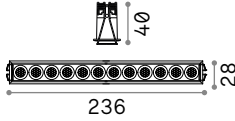

LED SMD Driver ON/OFF included

Power	Beam	Lumen	CCT	Finish	Code	€
19 W	32°	2000 lm	3000 K	White	327518	110 new
				Black	305837	110 new

231 x 23 mm
0,300 Kg/0,0022 m³

Light beam: ACCENT