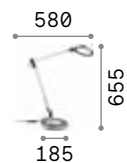

LED LED source 4000 K, 25.000 h life.

ON/OFF Lamp with integrated switch.

+ Lamp with dimmer.

Hand icon Lamp with touch dimmer.

1,830 Kg / 0,0069 m³
LED 12,5W / 1100 lm

€ 130

272078 ■ White
204895 ■ Aluminum
204888 ■ Black