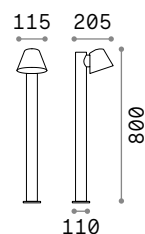

IP43

1,790 Kg / 0,0216 m³
GU10 max 1x35W

€ 116

319704 White new

322414 Grey new

139470 Anthracit.

322421 Black new

213101 Coffee

4000 K
430 lm

253497 € 3,00

P. 825