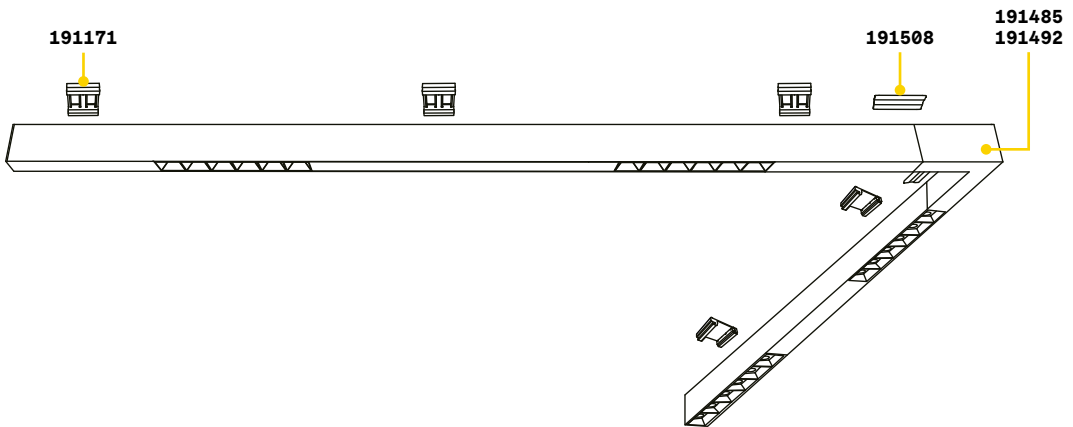

FLUO SURFACE