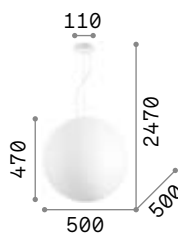

IP20

1,780 Kg / 0,1662 m³
E27 max 1x 25W

€ 360

226040 White

3000 K
950 lm

101330 € 7,50