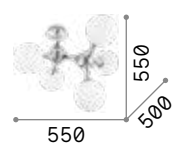

IP20

3,200 Kg / 0,1012 m³
E14 max 5 x 28W

€ 210

073712 White
241050 Brass

3000 K
480 lm

101200 € 2,50

P. 173