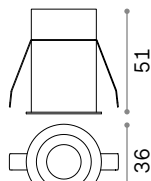

⌀ 35 mm
0,100 Kg/0,0003 m³

LED SMD Driver ON/OFF included*

Power	Beam	Lumen	CCT	Finish	Code	€
3W	23°	270 lm	3000 K	White	274782	41

Light beam: SPOT