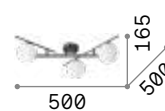

2,400 Kg / 0,0591 m³
G9 max 5 x 4W

1,500 Kg / 0,0397 m³
G9 max 3 x 4W

€ 250

€ 160

328225 ■ White new
328218 ■ Black new
311364 ■ Gold new

328201 ■ White new
311357 ■ Black new
311340 ■ Gold new

3000 K
510 lm

3000 K
510 lm

305486 € 6,00

305486 € 6,00