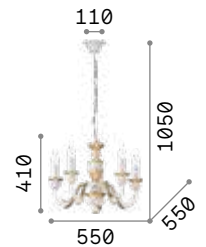

IP20

4,360 Kg / 0,0609 m³
E14 max 5 x 40W

€ 400

012865 White
020822 Gold

3000 K
430 lm

101248 € 2,50