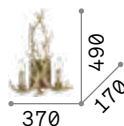

Firenze

Resin body with hand modelled metal arms. Hand decorated with gold-leaf and antiqued effect.

■ IP20

2,050 Kg / 0,0405 m³

E14 max 2x40W

€ 158

012902 White

020846 Gold

101248 € 2,50

P. 236

P. 509

P. 567

012902

020846

Chalet

Metal frame and bearing structure. Handcrafted and hand painted resin decorative elements. An accurate reproduction of horns and carved wood.

■ IP20

1,770 Kg / 0,0759 m³

E14 max 2x40W

€ 205

115511 Beige

101224 € 2,50

P. 240

P. 508