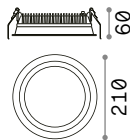

① 200 mm

0,650 Kg/0,0053 m³

LED SMD Driver ON/OFF included

Power	Beam	Lumen	CCT	Finish	Code	€
30 W	77°	4150 lm	3000 K	White	248783	84
		4350 lm	4000 K	White	248790	84

DIMMABLE DRIVER* Optional

Model	Control	Power	Output	Measure (LxHxW)	Code	€
Deep 10 W	1-10V	10 W	300 mA	135 x 20 x 30 mm	248950	57
	DALI/Push	12 W	300 mA	135 x 20 x 30 mm	248967	57
Deep 20 W	1-10V/Push	35 W	500 mA	124 x 22 x 79 mm	248974	98
	DALI/Push	35 W	500 mA	167 x 32 x 41 mm	248981	98
Deep 30 W	1-10V/Push	54 W	750 mA	167 x 32 x 41 mm	248998	105
	DALI/Push	45 W	700 mA	167 x 30 x 39 mm	249001	105

Light beam: WIDE