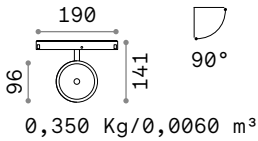

Ego Track Flat