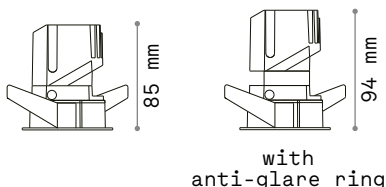

Bento - Source

0,400 Kg/0,0003 m³

LED COB CITIZEN Required - Driver TRIDONIC ON/OFF included

Power	Beam	Lumen	CCT	Finish	Code	€
9W	36°	730 lm	3000 K	Black	279596	45

DIMMABLE DRIVER* Optional

	Power	Output	Measure (LxHxW)	Code	€
1-10V	12 W	250 mA	122x25x40 mm	287843	58
DALI / Push	20 W	250 mA	120x29x51 mm	287850	87

0,400 Kg/0,0003 m³

LED COB CITIZEN Required - Driver TRIDONIC ON/OFF included

Power	Beam	Lumen	CCT	Finish	Code	€
13 W	36°	1000 lm	3000 K	Black	279602	50

DIMMABLE DRIVER* Optional

	Power	Output	Measure (LxHxW)	Code	€
1-10V / Push	20 W	350 mA	108x22x52 mm	287867	75
DALI / Push	20 W	350 mA	120x29x51 mm	287874	80

Light beam: **ACCENT**

m	lx	øm
1	1312	0,71
2	328	1,40
3	146	2,10
4	82	2,80
5	52	3,50

CRI≥90 9W 36° 730lm 3000K

m	lx	øm
1	1846	0,65
2	461	1,30
3	205	1,90
4	115	2,60
5	74	3,20

CRI≥90 13W 36° 1000lm 3000K

* The dimmable power supplies must be ordered in concomitance with the product and will be included inside the fittings by replacing the on-off power supply. ** Lens 36° included.