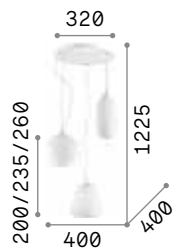

IP20

3,740 Kg / 0,0642 m³
E27 max 3 x 60W

€ 280

198095 White

3000 K
900 lm

123899 € 6,00