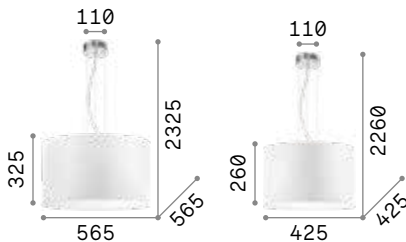

123899

€ 6,00

P. 304

P. 449

Wheel

Enameled metal circular frame. PVC foil shade, covered with fabric. Steel cables adjustable in length with automatic devices.

2,810 Kg / 0,1412 m³
E27 max 5 x 60W

2,020 Kg / 0,0614 m³
E27 max 3 x 60W