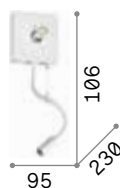

0,350 Kg / 0,0017 m³
G9 max 1x28W +
LED 3W / 160 lm

€ 75

321578 White new **307459** White
307466 Black new **307442** Black

305486 3000 K
510 lm

€ 6,00