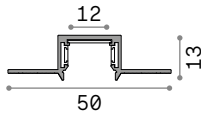

Stick Recessed

TRACK Kit for profile installation and closing cups included

Length	Weight	Volume	Finish	Code	€
1000 mm	0,400 Kg	0,0816 m³	Black	329598	35 <i>new</i>
2000 mm	0,800 Kg	0,1586 m³	Black	329604	65 <i>new</i>