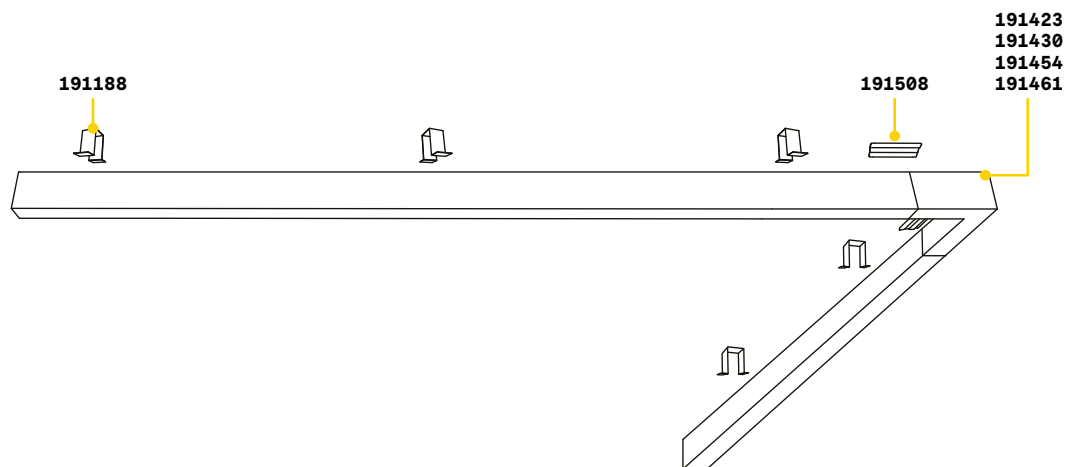

FLUO RECESSED